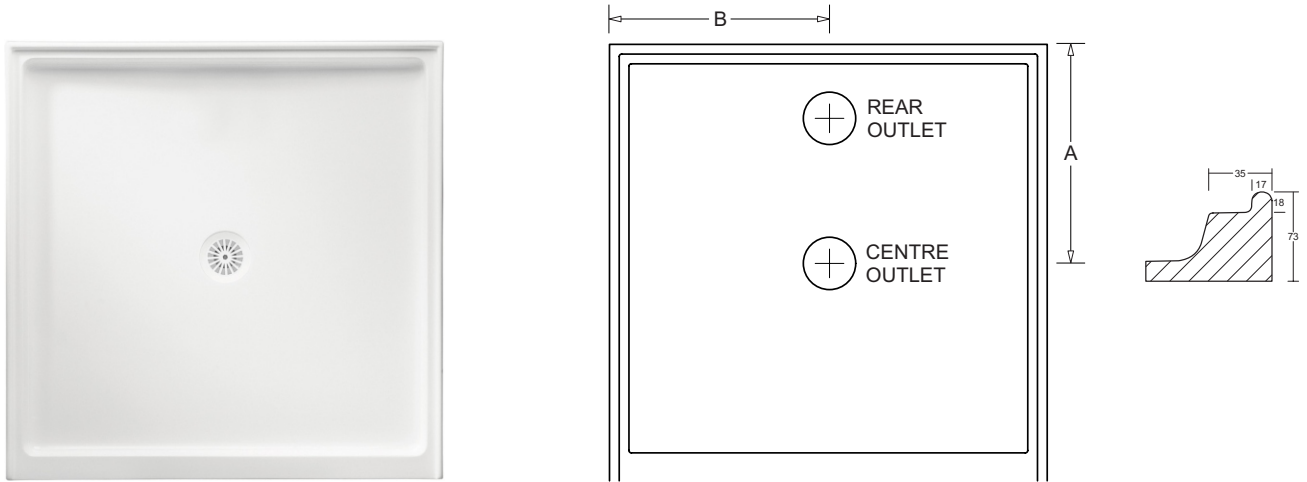

flinders

Polymarble shower base

Square

The Flinders Polymarble shower base is made from high strength polymarble compound - which is a hardwearing, solid, fully moulded material that is ideal for bathroom surfaces.

MATERIAL	Polymarble
CONSTRUCTION	Requires mortar bed support
STEP HEIGHT	73(±2)mm(including tile flange)
TILE FLANGE	17mm tile flange
ALCOVE FITTING	3 sided models only
COLOUR	White, Ivory (on request)
WASTE	Integrated waste with 50mm male thread

PRODUCTS	OUTLET	CODE	ACTUAL SIZE	A	B
SQUARE -White	CENTRE	SB17CW	820 W x 820 D x 73 H	410	410
		SB15CW	820 W x 820 D x 73 H DBL	410	410
		SB28CW	900 W x 900 D x 73 H	450	450
		SB19CW	900 W x 900 D x 73 H DBL	450	450
		SB48CW	1000 W x 1000 D x 73 H DBL	500	500
		SB16CW	820 W x 820 D x 73 H	150	410
	REAR	SB1LCW	820 W x 820 D x 73 H LHR	150	410
		SB1RCW	820 W x 820 D x 73 H RHR	150	410
		SB26CW	900 W x 900 D x 73 H	150	450
		SB2LCW	900 W x 900 D x 73 H LHR	150	450
		SB2RCW	900 W x 900 D x 73 H REAR RHR	150	450
		SB40CW	1000 W x 1000 D x 73 H	150	500
RECTANGLE - White	CENTRE	SB4LCW	1000 W x 1000 D x 73 H LHR	150	500
		SB4RCW	1000 W x 1000 D x 73 H RHR	150	500
		SB41CW	1220 W x 900 D x 73 H	450	610
		SB6LCW	1220 W x 900 D x 73 H LHR	450	610
		SB6RCW	1220 W x 900 D x 73 H RHR	450	610