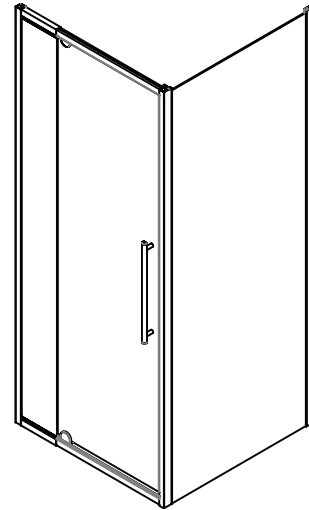

flinders

shower screen

Available in a range of styles and sizes, the Finders shower screen is the most versatile screen in the Marbletrend range.

The design of the semi-frameless door and semi-frameless return panel is simple, elegant and easy to clean.

MATERIALS

- Aluminium frame
- 6mm glass door panel
- 6mm glass return panel

FEATURES AND BENEFITS

- Screen height 2000mm
- Pivoting door
- Semi-frameless front set in 6mm glass
- Semi-frameless return panel in 6mm glass
- Toughened safety glass to Australian standards AS/NZS2208
- Fully reversible screen
- Suits Kimberley, Finders, Daintree and Barossa bases
- Suits tiled floors
- Front panel sets can be used in an alcove

flinders

shower screen

Return panel set			Min	Max
820	Chrome	SSFL16CHCLR	770	805
	White	SSFL16WHCLR	770	805
900	Chrome	SSFL26CHCLR	835	870
	White	SSFL26WHCLR	835	870
1000	Chrome	SSFL40CHCLR	935	970
	White	SSFL40WHCLR	935	970
1220	Chrome	SSFL34CHCLR	1155	1190
	White	SSFL34WHCLR	1155	1190

MATERIALS

- Aluminium frame
- 6mm glass door panel
- 6mm glass return panels

FEATURES AND BENEFITS

- Screen height 2000mm
- Pivoting door
- Semi-frameless front set in 6mm glass
- Semi-frameless return panel in 6mm glass
- Toughened safety glass to Australian standards AS/NZS2208
- Fully reversible screen
- Suits Kimberley, Finders, Daintree and Barossa bases
- Suits tiled floors