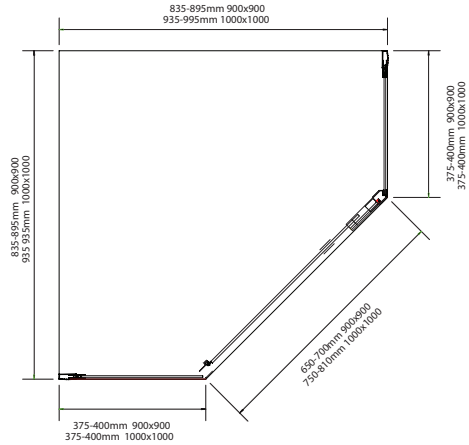

flinders

NEO shower screen

Available in a range of styles and sizes, the Finders shower screen is the most versatile screen in the Marbletrend range.

The design of the semi-frameless door and semi-frameless return panel is simple, elegant and easy to clean.

MATERIALS

- Aluminium frame
- 6mm glass door panel
- 6mm glass return panels

FEATURES AND BENEFITS

- Screen height 2000mm
- Pivoting door
- Semi-frameless front set in 6mm glass
- Semi-frameless return panel in 6mm glass
- Toughened safety glass to Australian standards AS/NZS2208
- Fully reversible screen
- Suits Kimberley, Finders, Daintree and Barossa bases
- Suits tiled floors

Front panel sets can be used in an alcove

PRODUCTS			Min	Max
Front and Return Panel Set				
900	Chrome	KSSFL69CHCLP	835	895
	White	KSSFL69WHCLP	835	895
1000	Chrome	KSSFL79CHCLP	935	995
	White	KSSFL79WHCLP	935	995

marbletrend.com.au
T: 1300 717 717

DISCLAIMER

Gemini Industries Pty. Ltd. ABN 87 079 297 617 The manufacturer/distributor reserves the right to vary specifications or delete models from their range without prior notification. Dimensions and set-outs listed are correct at the time of publication however the manufacturer/distributor takes no responsibility for printing errors. All sizes quoted are in millimetres and are nominal. Product colour shown is as near to actual product colour as production methods permit. Warranty terms apply, refer to www.gemini-industries.net.