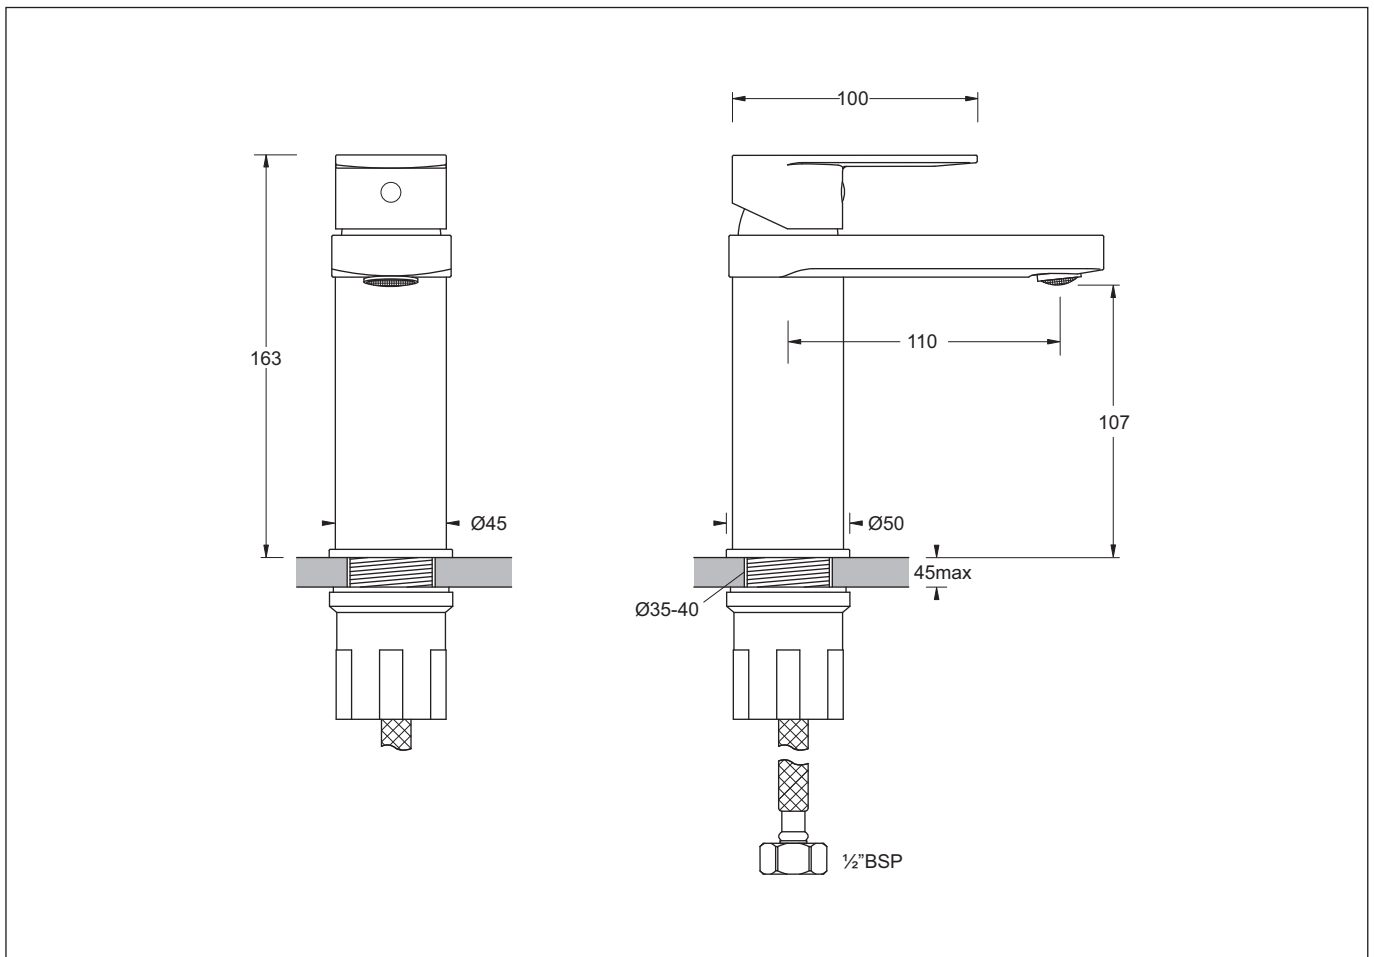

Provided

Item	Description	Code
Toilet	Sardina Basin Mixer	MTS121
Installation	Instruction sheet	✓

All dimensions are in millimetres and are subject to normal manufacturing variation.
As product development is ongoing BPA reserves the right to vary specifications without notice.
Bathroom Products Australia P/L ABN 87 079 297 617

Tel: 1300 717 717
Fax: 1300 746 480