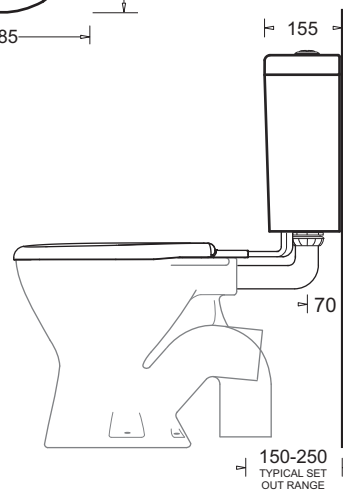

Standard Fittings	
Inlet Valve	XJ100
Outlet Valve	XJ114
Button	XJ144
Toilet Seat	G1028A
Link	X025
Flush Pipe	X026
Keeseal	X016
Wedge Seal	X024
Capnut	X013A
Wall Screw Kit	X018

NOTE: WC PAN IS NOT INCLUDED

R0.0

All dimensions are in millimetres and are subject to normal manufacturing variation of +/- 3mm on all surfaces. As product development is ongoing BPA reserves the right to vary specifications without notice.

Bathroom Products Australia P/L ABN 87 079 297 617

2/97 Banksia St., Botany, NSW, 2019
Tel: 1300 717 717
Fax: 1300 746 480
www.marbletrend.com.au