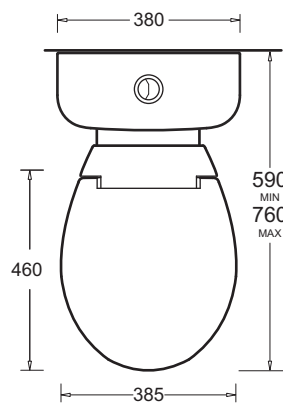

Standard Fittings	
Inlet Valve	XJ100
Outlet Valve	XJ114
Button	XJ144
Toilet Seat	G1028A
Link	X025
Flush Pipe	X026
Keeseal	X016
Wedge Seal	X024
Capnut	X013A
Wall Screw Kit	X018

NOTE: WC PAN IS NOT INCLUDED

R0.0

All dimensions are in millimetres and are subject to normal manufacturing variation of +/- 3mm on all surfaces. As product development is ongoing BPA reserves the right to vary specifications without notice.

Bathroom Products Australia P/L ABN 87 079 297 617

2/97 Banksia St., Botany, NSW, 2019
Tel: 1300 717 717
Fax: 1300 746 480
www.marbletrend.com.au