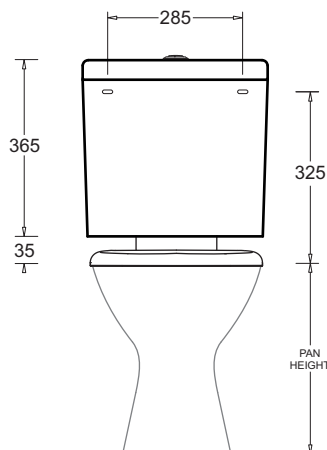

Standard Fittings	
Inlet Valve	XJ100
Outlet Valve	XJ114
Button	XJ144
Toilet Seat	G1028A
Link	X025
Flush Pipe	X026
Keeseal	X016
Wedge Seal	X024
Capnut	X013A
Wall Screw Kit	X018

NOTE: WC PAN IS NOT INCLUDED

R0.0

All dimensions are in millimetres and are subject to normal manufacturing variation of +/- 3mm on all surfaces. As product development is ongoing BPA reserves the right to vary specifications without notice.

Bathroom Products Australia P/L ABN 87 079 297 617

2/97 Banksia St., Botany, NSW, 2019
Tel: 1300 717 717
Fax: 1300 746 480
www.marbletrend.com.au