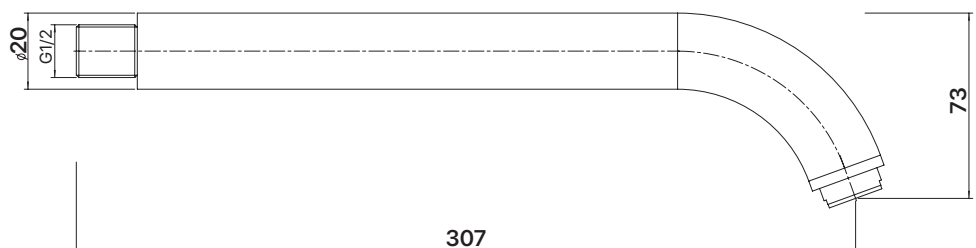

A BRAND BY
BRASSHARDS
— GROUP —

www.mixxtapware.com.au | info@mixxtapware.com.au