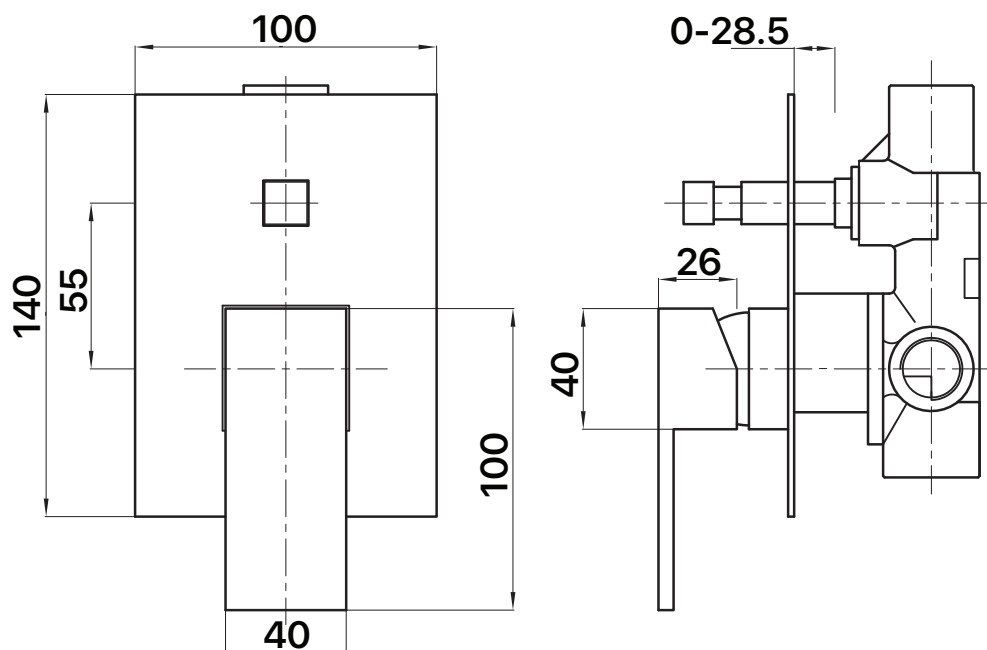

Thyme Shower Diverter Mixer

A BRAND BY
BRASSHARDS
— GROUP —