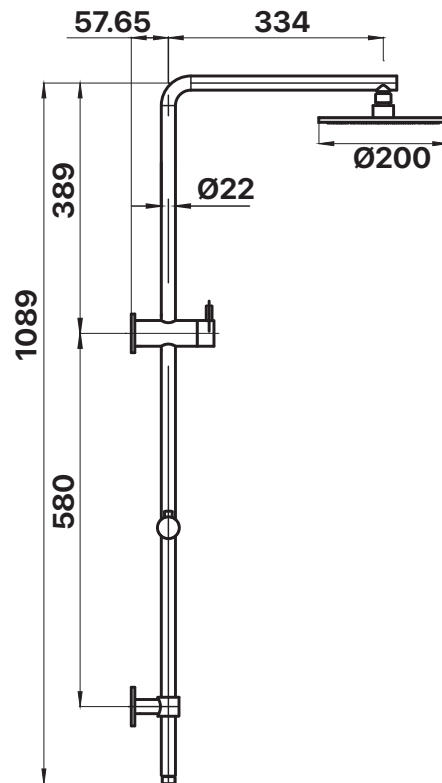

Deluxe Round 2 in 1 Shower

A BRAND BY
BRASSHARDS
— GROUP —

www.mixxtapware.com.au | info@mixxtapware.com.au