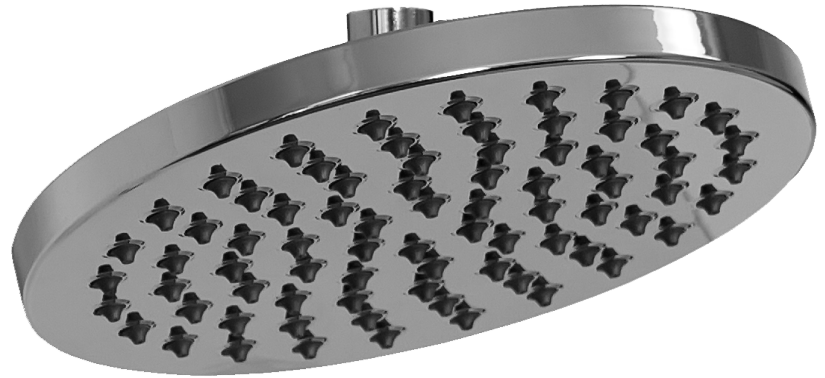

## Round ABS Shower Head

### MATCHA COLLECTION

**Item Code:** 11RSH02CL  
**WELS Rating:** 3 Star  
**Flow Rate (L/Min):** 8.5  
**Pressure Rating:** 1500kPa  
**Operating Temp:** 1 - 80° C  
**Finish:** Chrome  
**Warranty:** 10 Years

#### Available Finishes

Chrome

Brushed Nickel

Matt Black