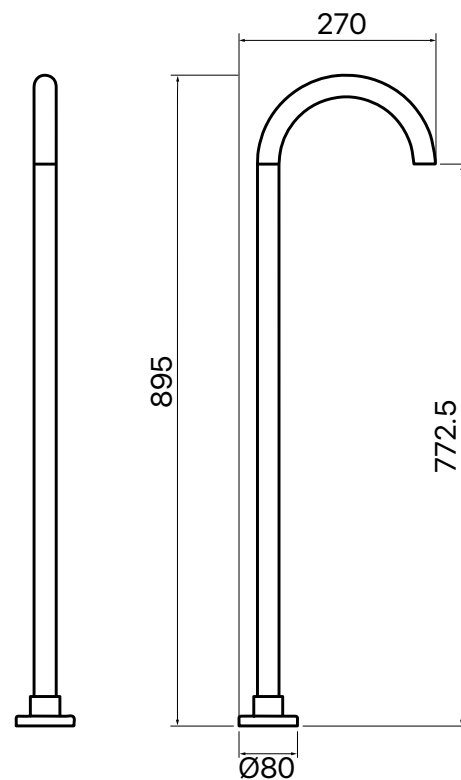

MIXXX

tapware & accessories

MATCHA COLLECTION

Item Code: 11FR001C

WELS Rating: N/A

Flow Rate (L/Min): N/A

Pressure Rating: 1500kPa

Operating Temp: 1-80°C

Finish: Chrome

Warranty: 10 Years

Available Finishes

Chrome

Matt Black

Round Floor Mounted Bath Spout

A BRAND BY
BRASSHARDS
— GROUP —