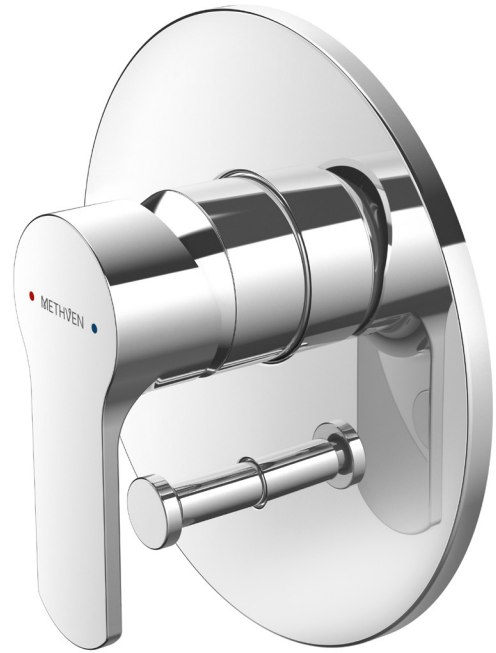

03-9609M
SPIRIT SHOWER MIXER
WITH DIVERTER

FINISH: Chrome

CONSTRUCTION: Brass Body - Metal Plate

CARTRIDGE TYPE: 25mm ceramic

SUPPLY: Mains Pressure

CONNECTIONS: 1/2" BSP Female

WORKING PRESSURES: 150 - 500 kpa

OPERATING TEMPERATURE: 5°C to 70°C*

- 25mm ceramic disc cartridge
- Shower mixer with pull-out diverter defaults to bath spout
- Metal wall plate construction for longevity
- Solid easy-to-grip handle
- Incorporates brass lugs for ease of mounting
- Suitable for wall cavities 70mm or greater
- Body inlets - 1/2" BSP female
- Tiling template included with mixer body
- Suitable for mains pressure installation
- Positive sealed faceplate
- WELS rating not required