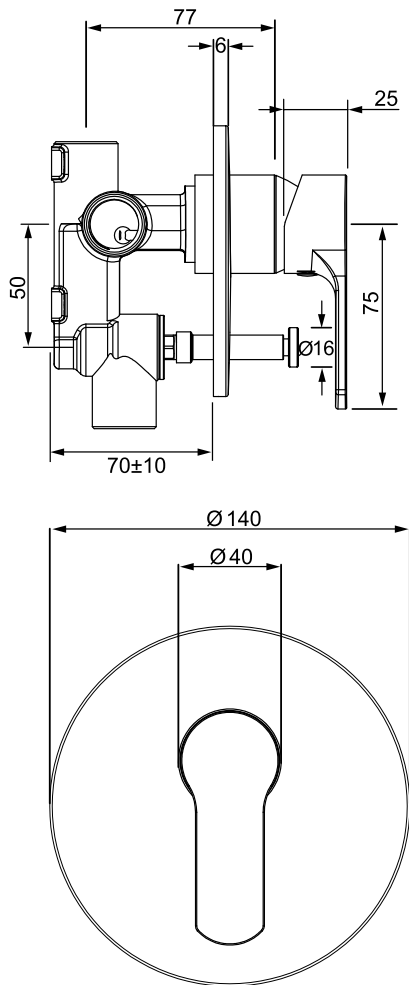

03-9609M
SPIRIT SHOWER MIXER
WITH DIVERTER

FINISH: Chrome

CONSTRUCTION: Brass Body - Metal Plate

CARTRIDGE TYPE: 25mm ceramic

SUPPLY: Mains Pressure

CONNECTIONS: 1/2" BSP Female

WORKING PRESSURES: 150 - 500 kpa

OPERATING TEMPERATURE: 5°C to 70°C*

- 25mm ceramic disc cartridge
- Shower mixer with pull-out diverter defaults to bath spout
- Metal wall plate construction for longevity
- Solid easy-to-grip handle
- Incorporates brass lugs for ease of mounting
- Suitable for wall cavities 70mm or greater
- Body inlets - 1/2" BSP female
- Tiling template included with mixer body
- Suitable for mains pressure installation
- Positive sealed faceplate
- WELS rating not required