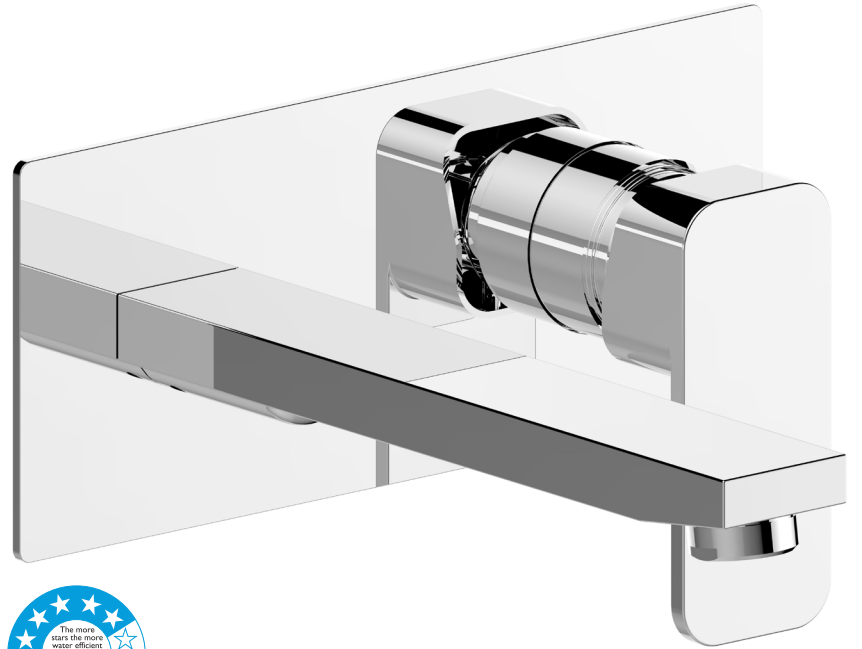

Lily Wall Plate Mixer

LILY COLLECTION

Item Code: 11SL285CL
WELS Rating: 5 Star
Flow Rate (L/Min): 6
Cartridge: 35mm Ceramic Disc
Pressure Rating: 1500kPa
Operating Temp: 1-80° C
Finish: Chrome
Warranty: 7 Years

Available Finishes

Chrome

Matt Black