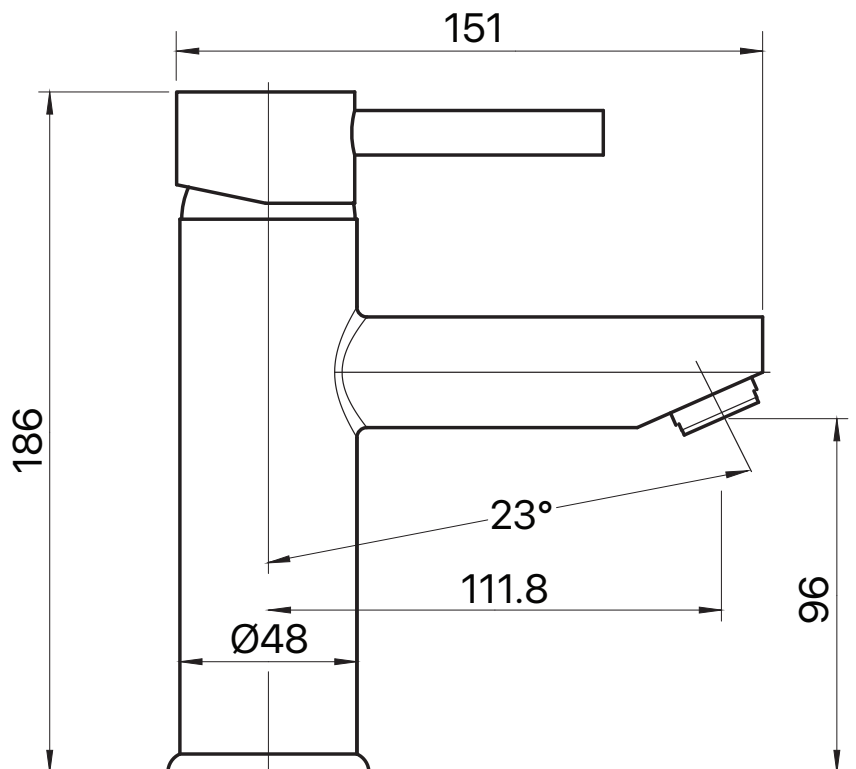

Cocoa Basin Mixer

A BRAND BY
BRASSHARDS
— GROUP —