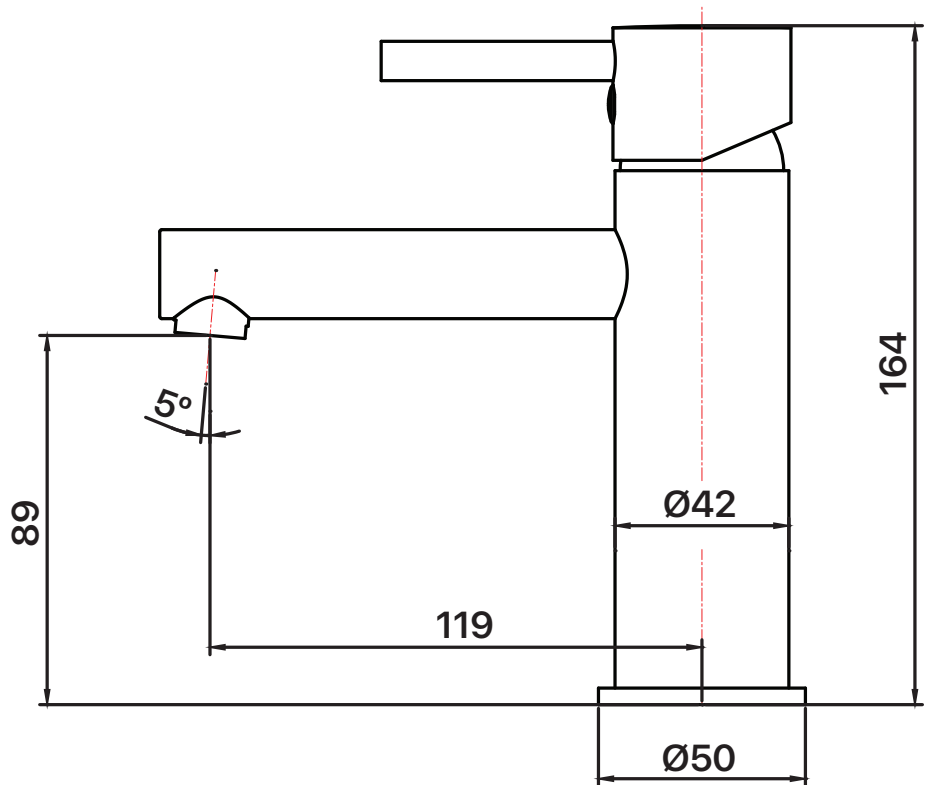

A BRAND BY
BRASSHARDS
— GROUP —