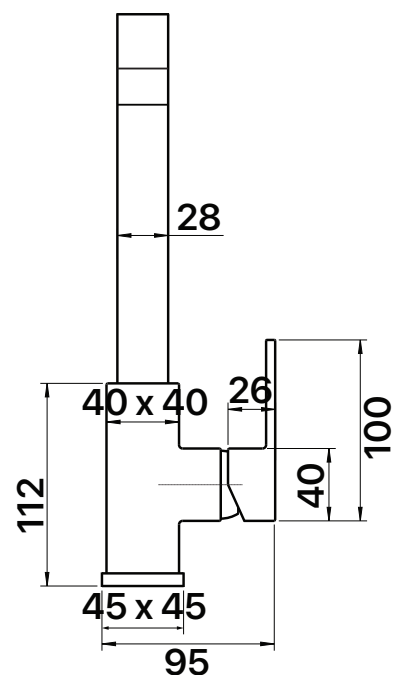

Thyme Sink Mixer

A BRAND BY
BRASSHARDS
— GROUP —