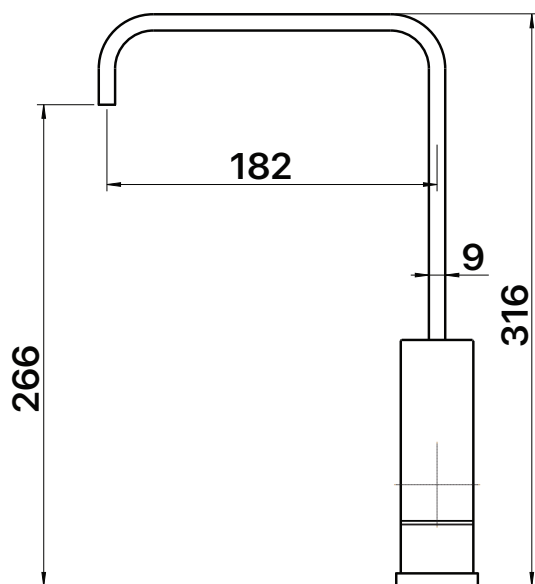

Thyme Sink Mixer

A BRAND BY
BRASSHARDS
— GROUP —