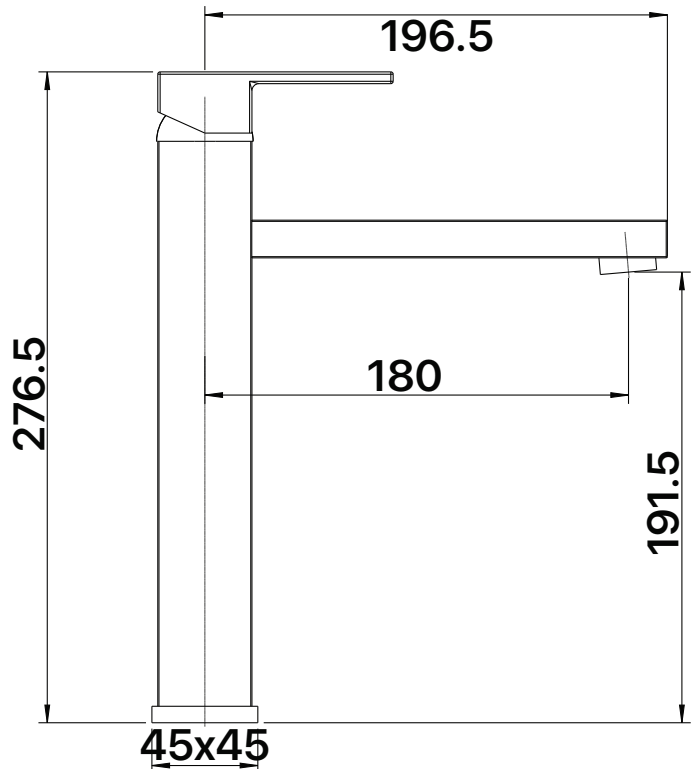

Thyme Tower Vessel Mixer

A BRAND BY
BRASSHARDS
— GROUP —