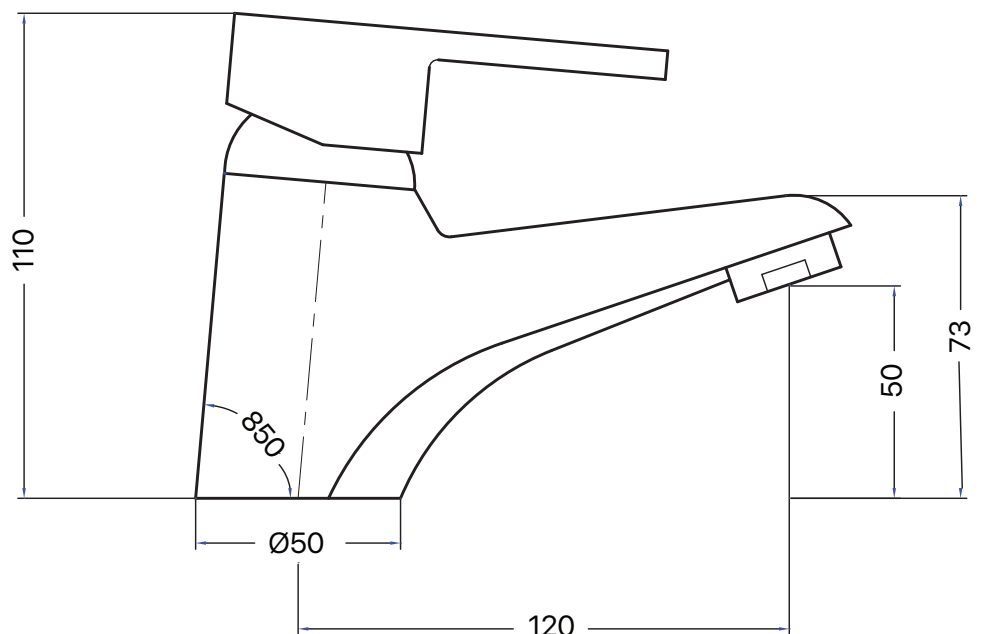

MIXXX

tapware & accessories

MAGNOLIA COLLECTION

Item Code: 11SL053CL

WELS Rating: 3 Star

Flow Rate (L/Min): 8

Cartridge: 40mm Ceramic Disc

Pressure Rating: 1500kPa

Operating Temp: 1 - 80° C

Tails: Stainless Steel braided PEX

Finish: Chrome

Warranty: 20 Years

Available Finishes

Chrome

Magnolia Fixed Basin Mixer

A BRAND BY
BRASSHARDS
— GROUP —