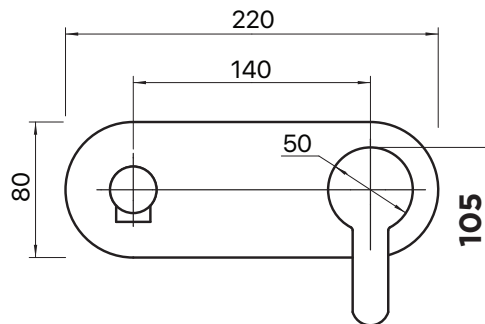

A BRAND BY
BRASSHARDS
— GROUP —

www.mixxtapware.com.au | info@mixxtapware.com.au