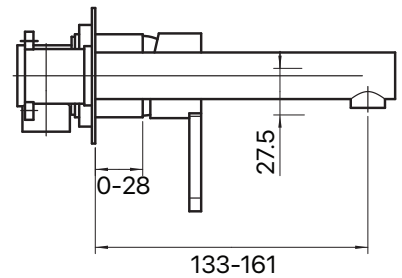

A BRAND BY
BRASSHARDS
— GROUP —

www.mixxtapware.com.au | info@mixxtapware.com.au