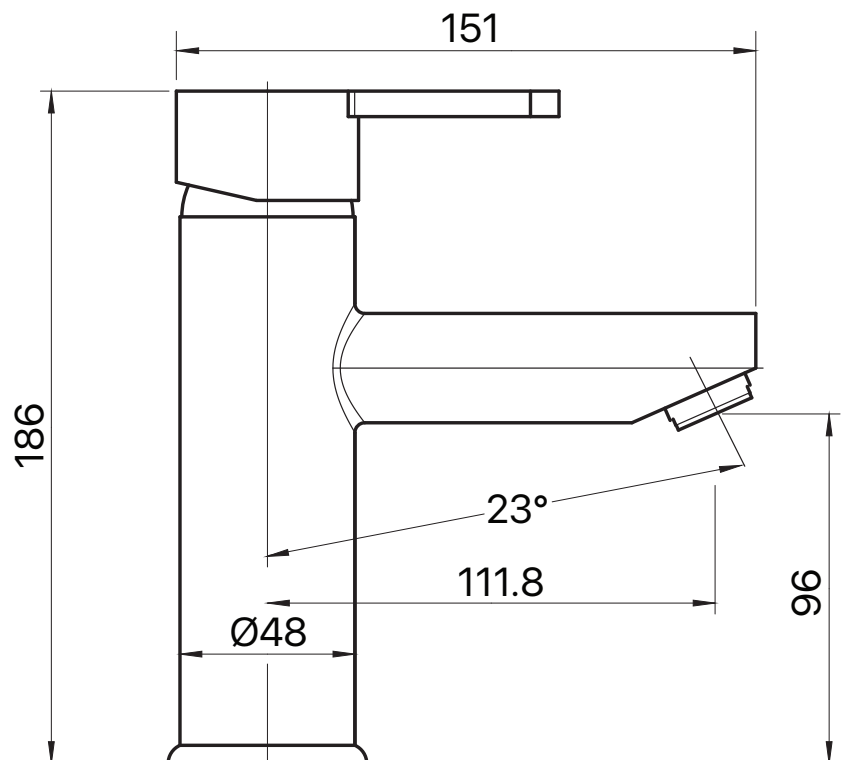

Magnolia Upright Basin Mixer

A BRAND BY
BRASSHARDS
— GROUP —