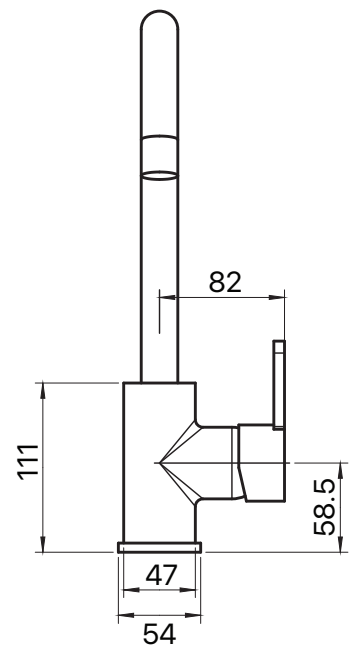

Magnolia Gooseneck Sink Mixer

A BRAND BY
BRASSHARDS
— GROUP —