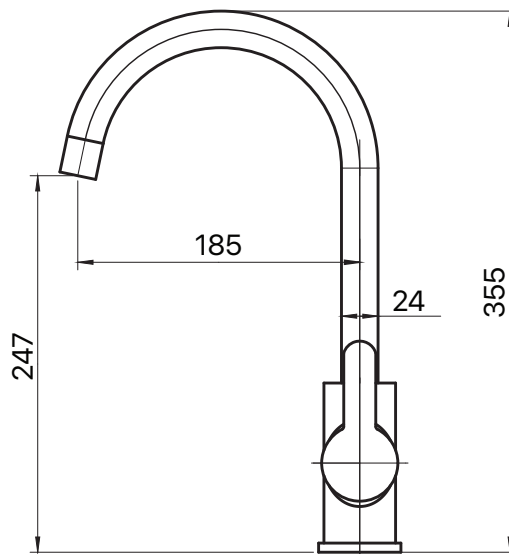

MIXXX

tapware & accessories

MAGNOLIA COLLECTION

Item Code: 11SL056CL

WELS Rating: 4 Star

Flow Rate (L/Min): 6.5

Cartridge: 40mm Ceramic Disc

Pressure Rating: 1500kPa

Operating Temp: 1 - 80° C

Tails: Stainless Steel braided PEX

Finish: Chrome

Warranty: 20 Years

Available Finishes

Chrome

Magnolia Gooseneck Sink Mixer

A BRAND BY
BRASSHARDS
— GROUP —