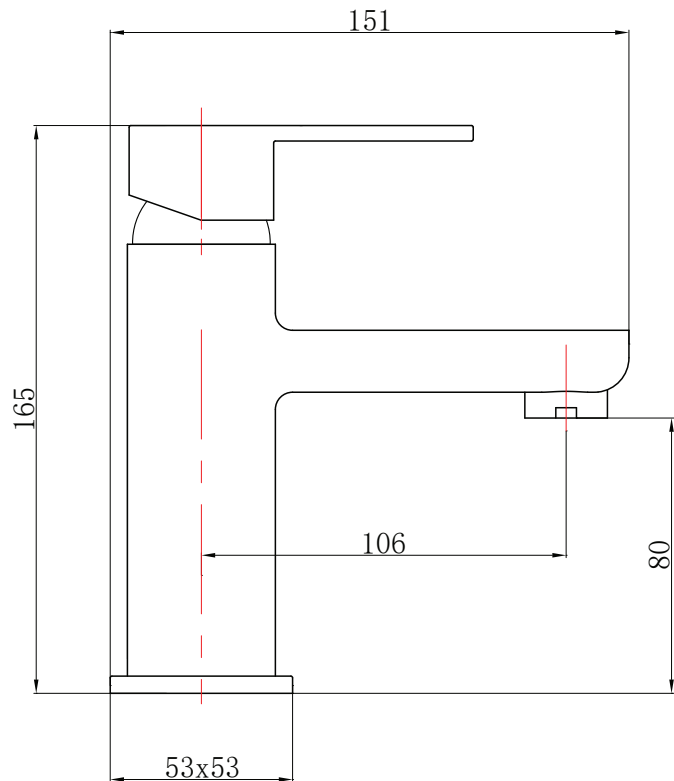

A BRAND BY
BRASSHARDS
— GROUP —