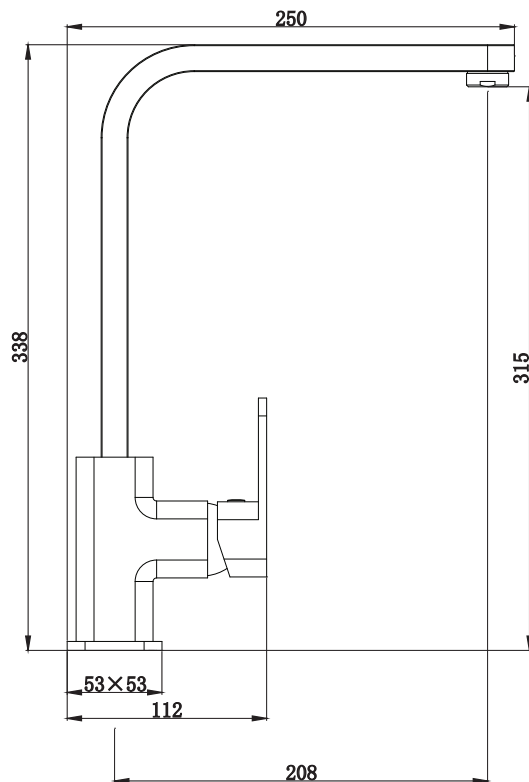

A BRAND BY
BRASSHARDS
— GROUP —