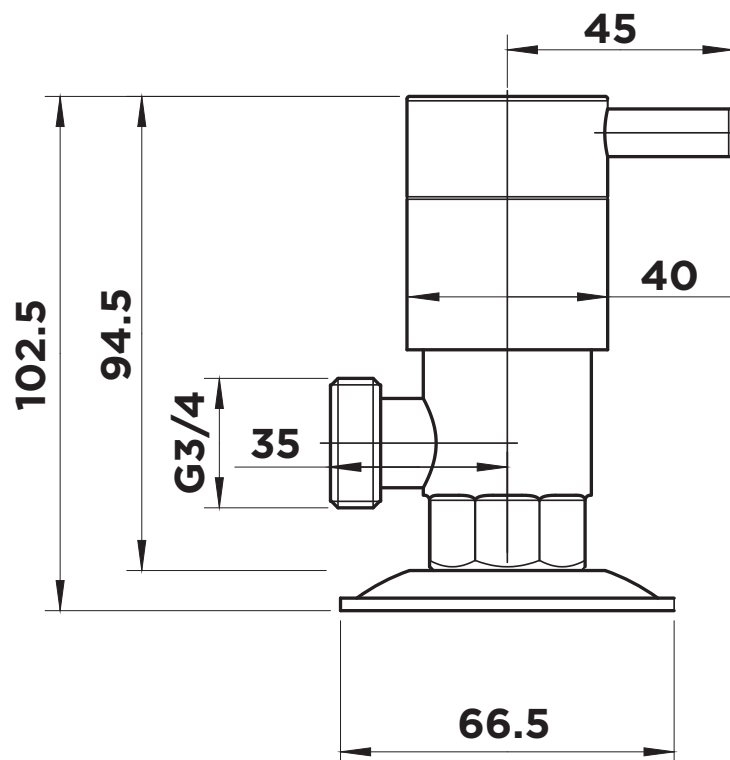

Spruce Washing Machine Set

A BRAND BY
BRASSHARDS
— GROUP —