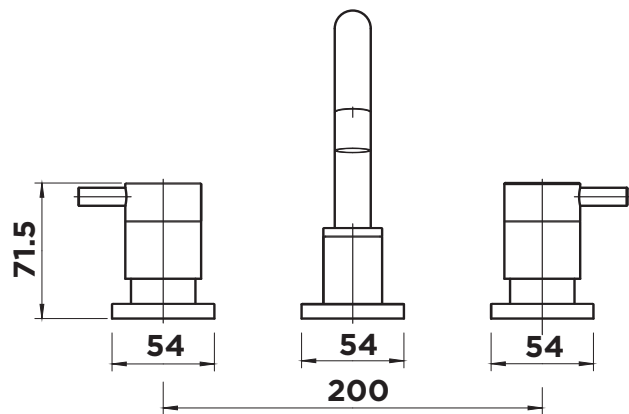

A BRAND BY
BRASSHARDS
— GROUP —