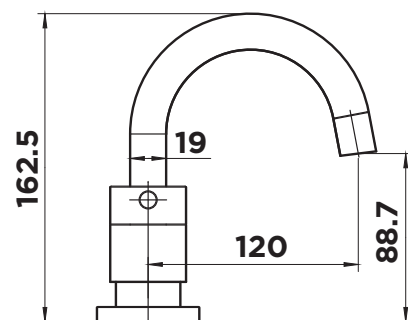

A BRAND BY
BRASSHARDS
— GROUP —