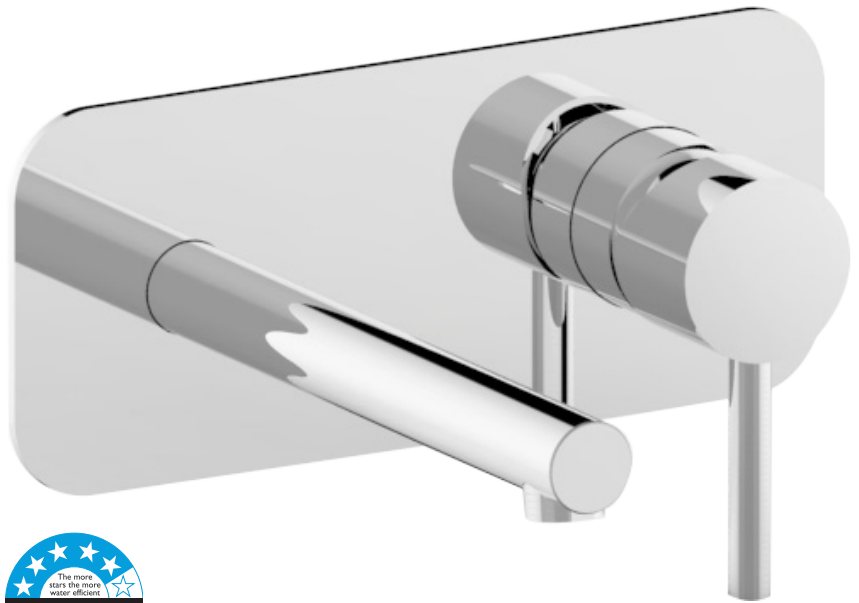

## Shea Wall Plate Mixer

### SHEA COLLECTION

**Item Code:** 11SL265CL  
**WELS Rating:** 5 Star  
**Flow Rate (L/Min):** 6  
**Cartridge:** 35mm Ceramic Disc  
**Pressure Rating:** 1500kPa  
**Operating Temp:** 1-80° C  
**Finish:** Chrome  
**Warranty:** 7 Years