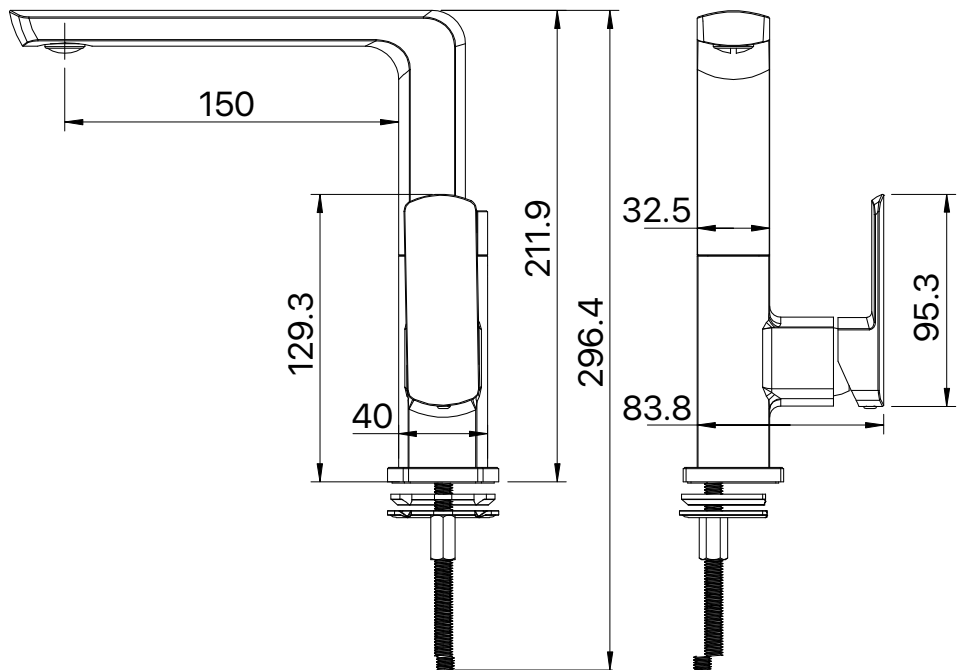

MIXX

tapware & accessories

BERRY COLLECTION

Item Code: 11SL361CL

WELS Rating: 5 Star

Flow Rate (L/Min): 6

Cartridge: 25mm Ceramic Disc

Pressure Rating: 1500kPa

Operating Temp: 1-80°C

Tails: Stainless Steel braided PEX

Finish: Chrome

Warranty: 20 Years

Available Finishes

Chrome

Berry Sink Mixer

A BRAND BY
BRASSHARDS
— GROUP —