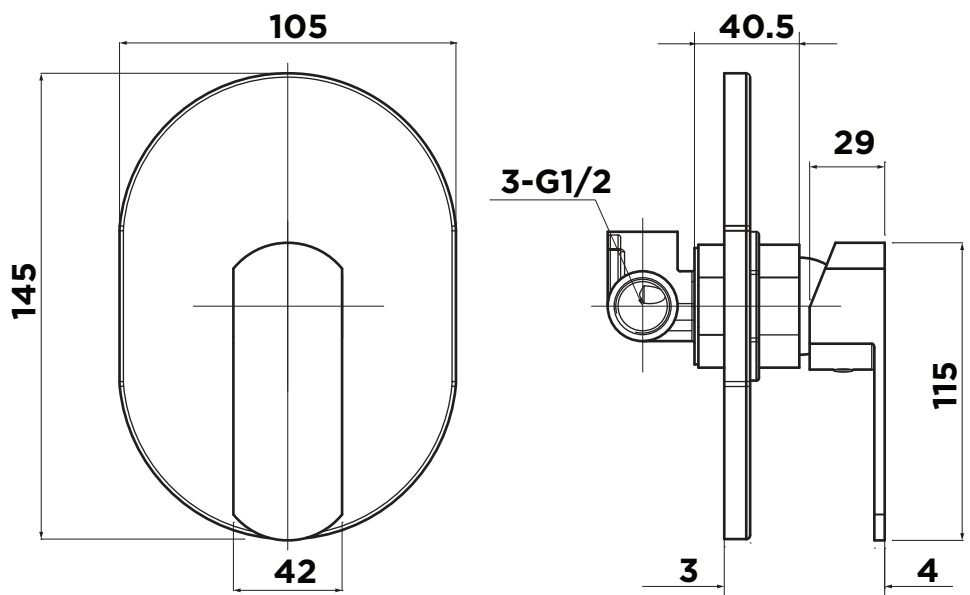

Berry Shower/Wall Mixer

A BRAND BY
BRASSHARDS
— GROUP —

www.mixxtapware.com.au | info@mixxtapware.com.au