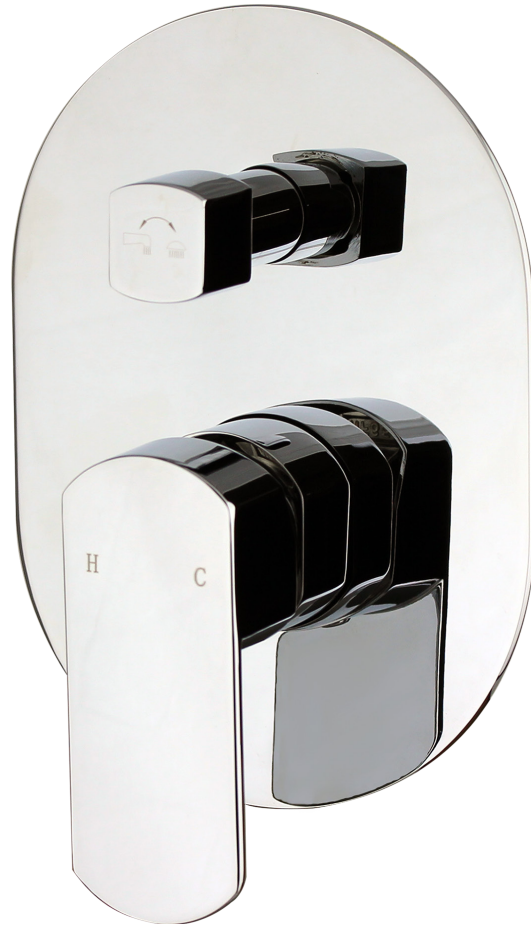

MIXX

tapware & accessories

BERRY COLLECTION

Item Code: 11SL364C
WELS Rating: N/A
Flow Rate (L/Min): N/A
Cartridge: 25mm Ceramic Disc
Pressure Rating: 1500kPa
Operating Temp: 1-80°C
Finish: Chrome
Warranty: 20 Years

Available Finishes

Chrome

Berry Shower Diverter Mixer

A BRAND BY
BRASSHARDS
— GROUP —