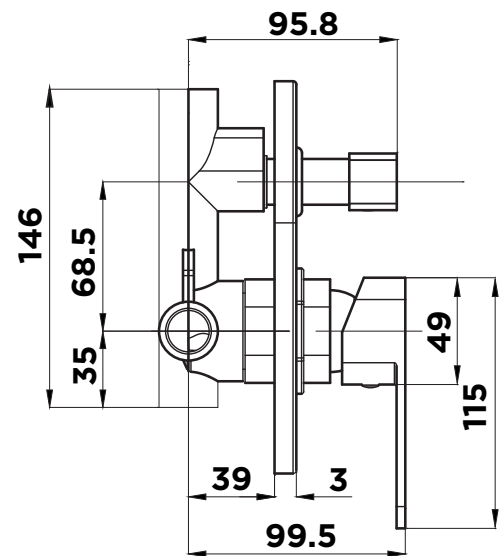

Berry Shower Diverter Mixer

A BRAND BY
BRASSHARDS
— GROUP —