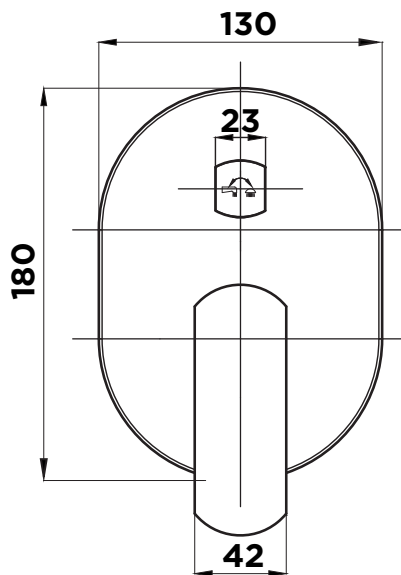

Berry Shower Diverter Mixer

A BRAND BY
BRASSHARDS
— GROUP —