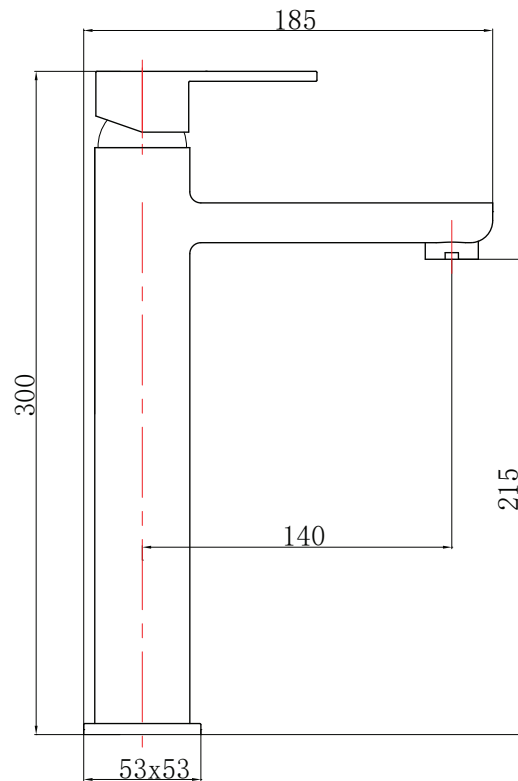

A BRAND BY
BRASSHARDS
— GROUP —