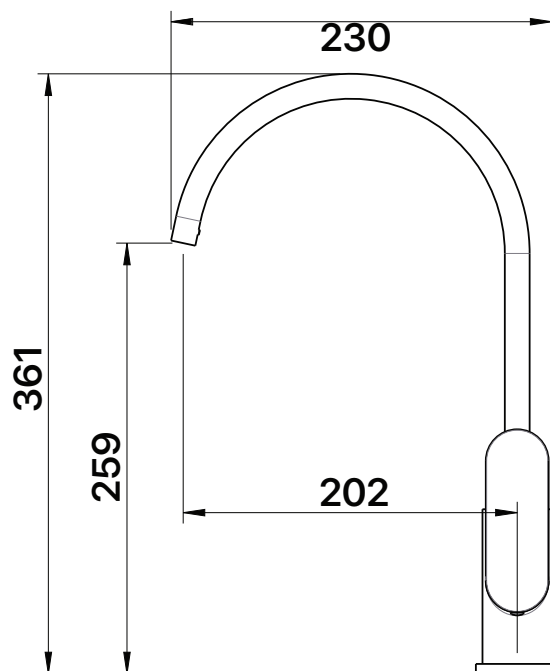

A BRAND BY
BRASSHARDS
— GROUP —