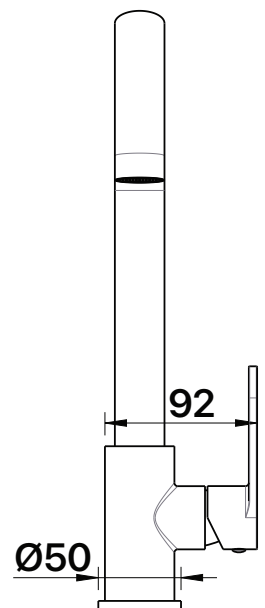

A BRAND BY
BRASSHARDS
— GROUP —