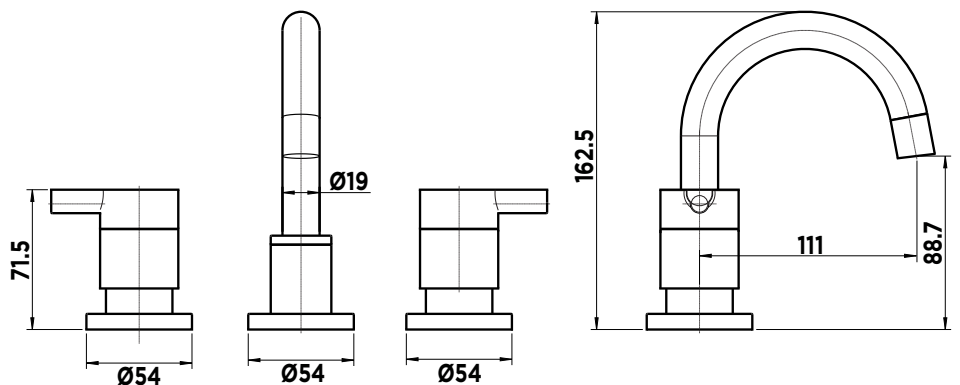

A BRAND BY
BRASSHARDS
— GROUP —

www.mixxtapware.com.au | info@mixxtapware.com.au