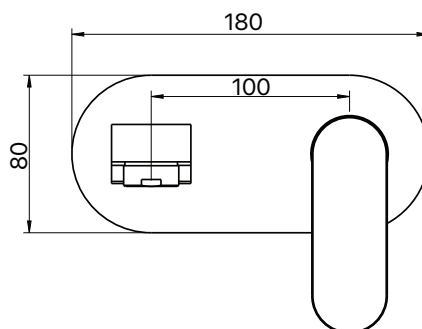

Saffron Wall Plate Mixer

A BRAND BY
BRASSHARDS
— GROUP —

www.mixxtapware.com.au | info@mixxtapware.com.au