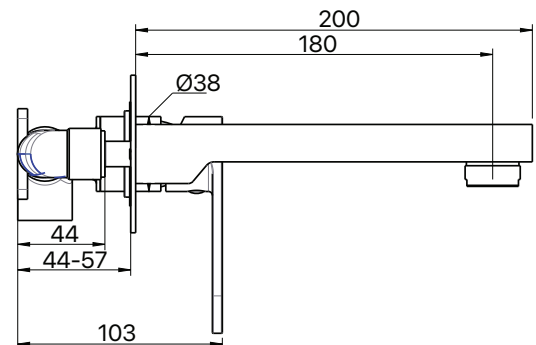

Saffron Wall Plate Mixer

A BRAND BY
BRASSHARDS
— GROUP —

www.mixxtapware.com.au | info@mixxtapware.com.au