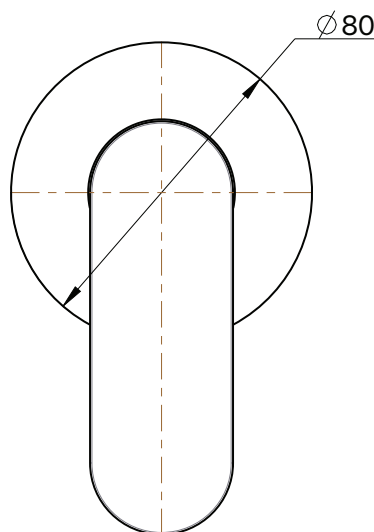

Saffron Shower/Wall Mixer

A BRAND BY
BRASSHARDS
— GROUP —