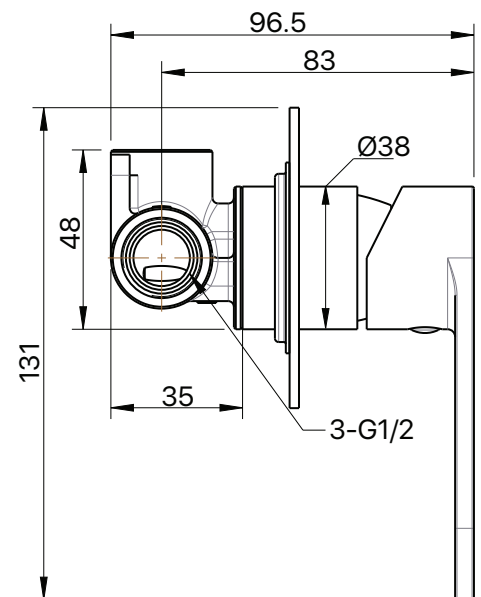

Saffron Shower/Wall Mixer

A BRAND BY
BRASSHARDS
— GROUP —