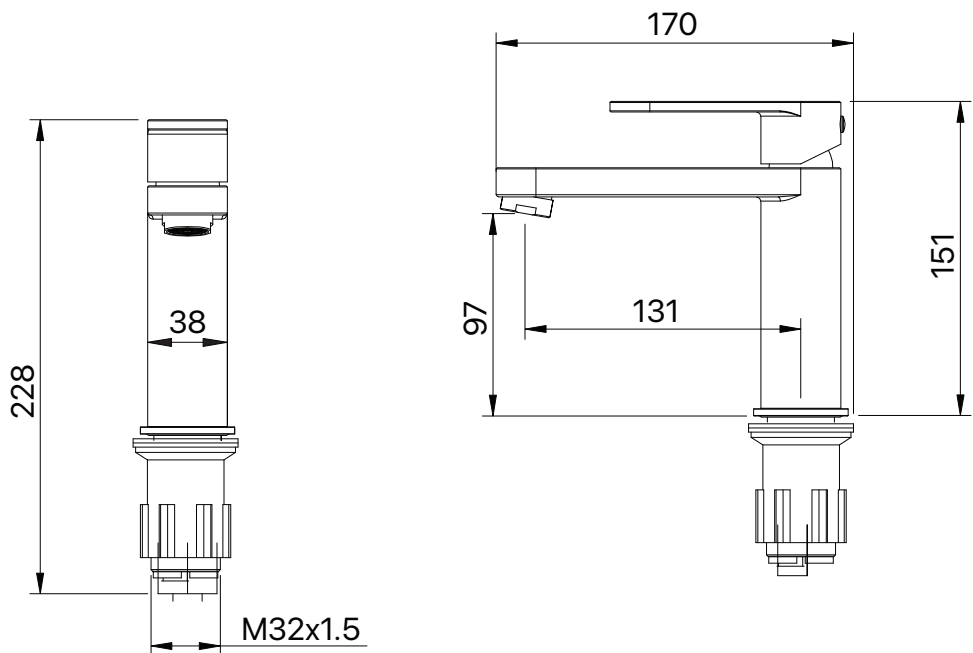

Saffron Basin Mixer

A BRAND BY
BRASSHARDS
— GROUP —