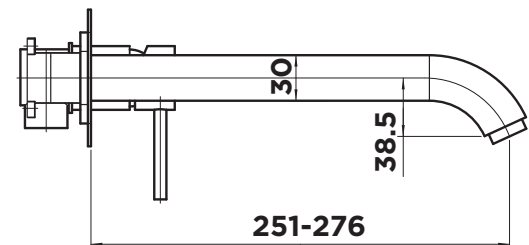

Anise (Holli) Wall Tub Mixer

A BRAND BY

BRASSHARDS
— GROUP —