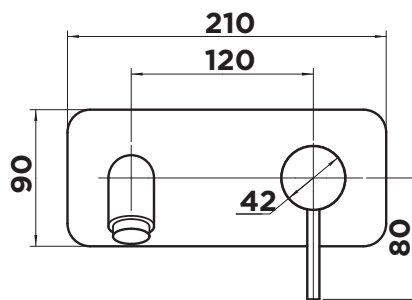

Anise (Holli) Wall Tub Mixer

A BRAND BY

BRASSHARDS
— GROUP —