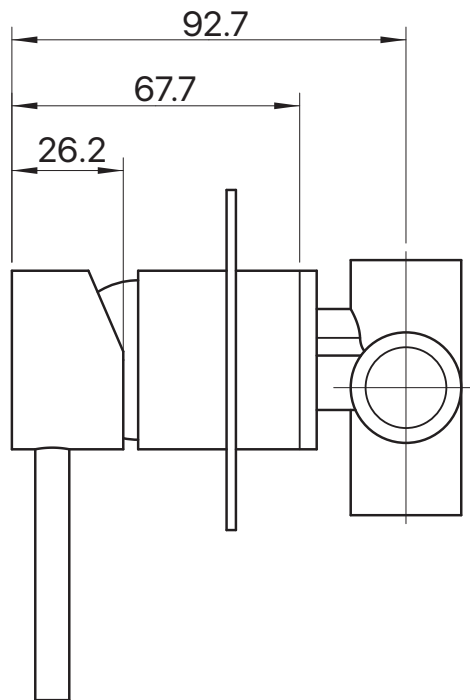

Anise Shower/Wall Mixer

A BRAND BY

BRASSHARDS

— GROUP —

www.mixxtapware.com.au | info@mixxtapware.com.au