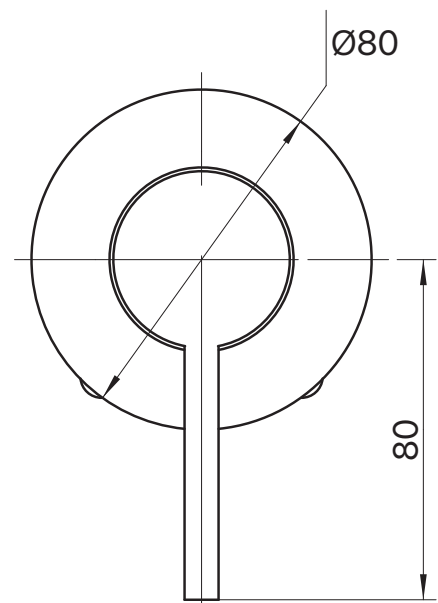

Anise Shower/Wall Mixer

A BRAND BY

BRASSHARDS

— GROUP —

www.mixxtapware.com.au | info@mixxtapware.com.au