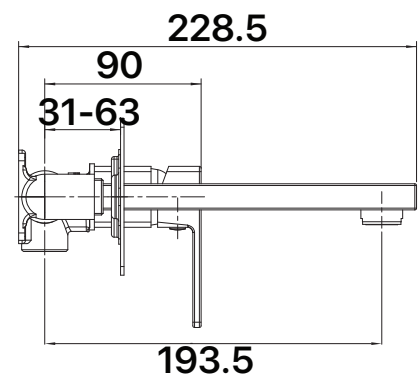

Sage Wall Plate Mixer

A BRAND BY
BRASSHARDS
— GROUP —

www.mixxtapware.com.au | info@mixxtapware.com.au