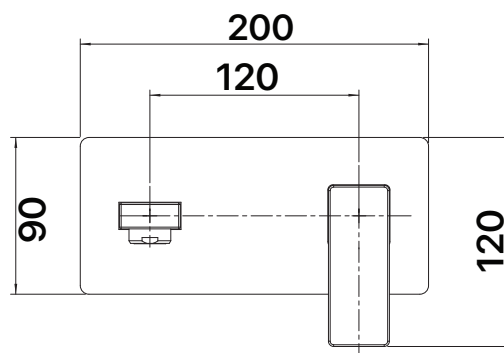

Sage Wall Plate Mixer

A BRAND BY
BRASSHARDS
— GROUP —

www.mixxtapware.com.au | info@mixxtapware.com.au