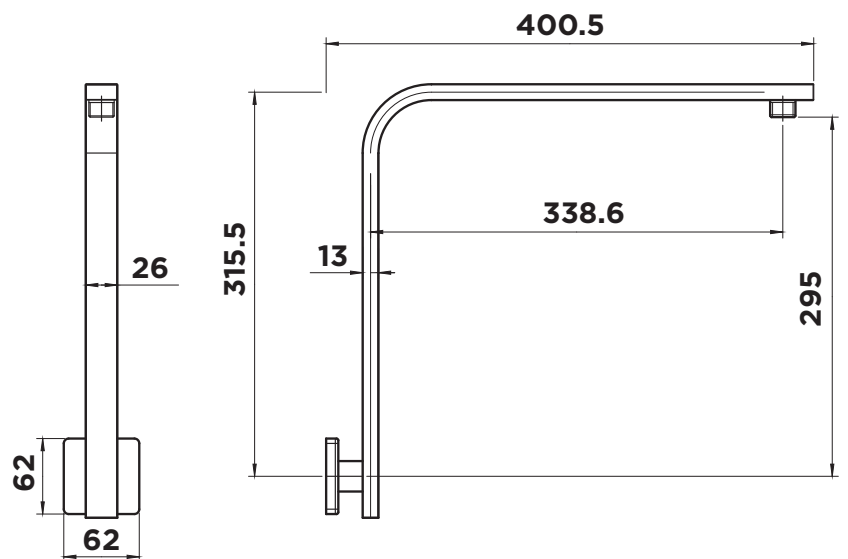

Square High Rise Shower Arm

A BRAND BY
BRASSHARDS
— GROUP —