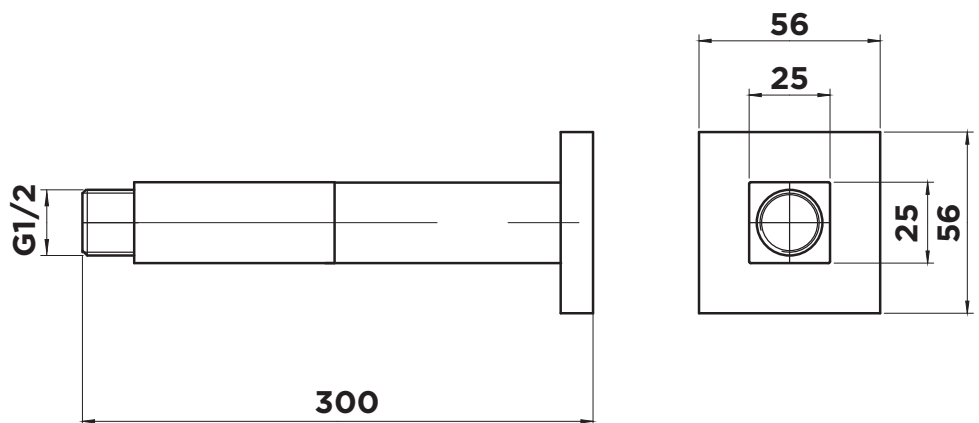

Square Ceiling Dropper Arm

A BRAND BY

BRASSHARDS

— GROUP —