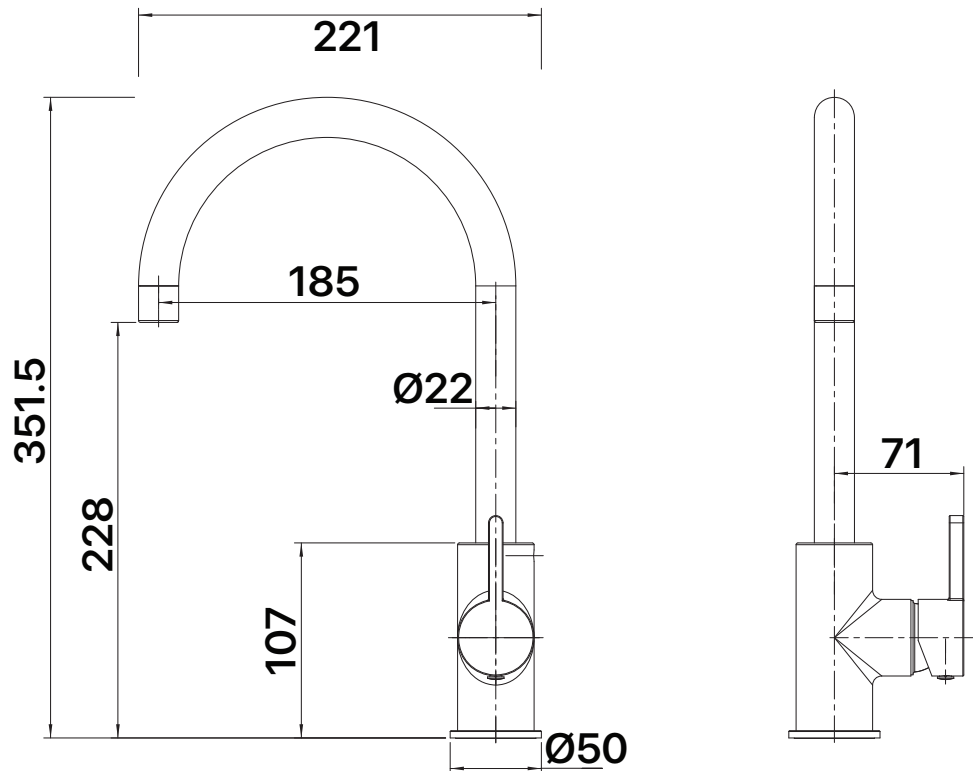

Aloe Sink Mixer

A BRAND BY
BRASSHARDS
— GROUP —

www.mixxtapware.com.au | info@mixxtapware.com.au