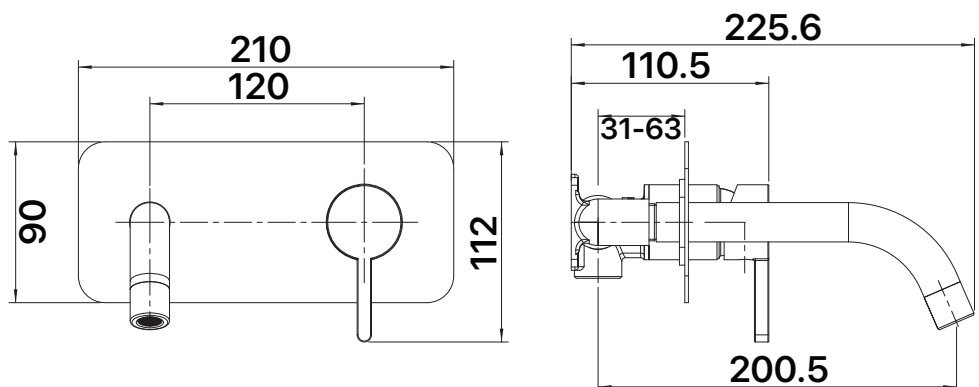

Aloe Wall Plate Mixer

A BRAND BY
BRASSHARDS
— GROUP —

www.mixxtapware.com.au | info@mixxtapware.com.au