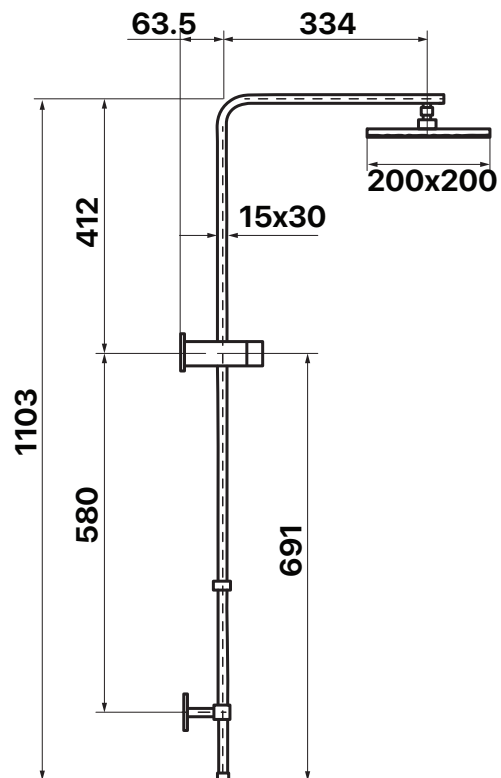

Square 2 in 1 Shower

A BRAND BY
BRASSHARDS
— GROUP —