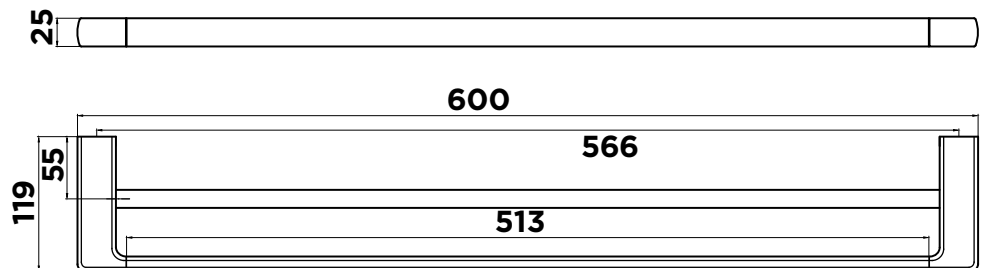

A BRAND BY
BRASSHARDS
— GROUP —