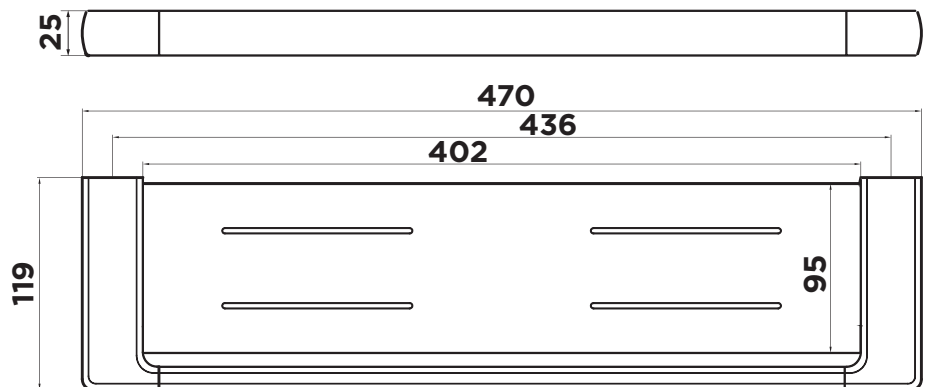

A BRAND BY
BRASSHARDS
— GROUP —