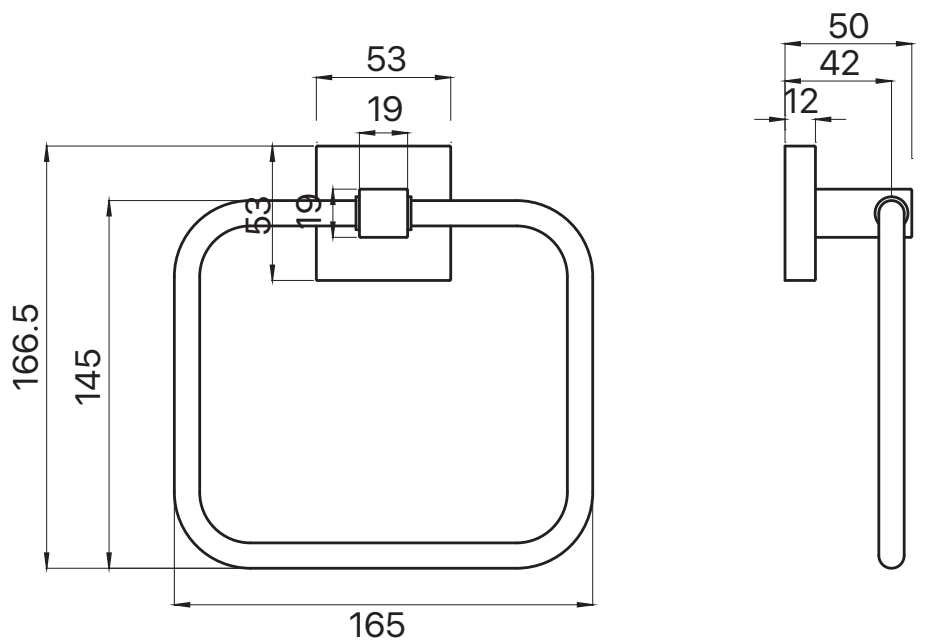

Square Towel Ring

A BRAND BY
BRASSHARDS
— GROUP —

www.mixxtapware.com.au | info@mixxtapware.com.au