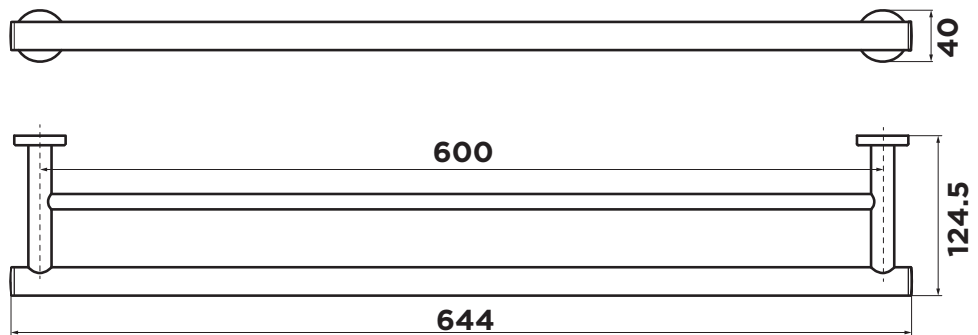

MIXXX

tapware & accessories

CEDAR COLLECTION

Item Code: 13ZDR600

Material: Full Metal

Length: 600mm

Finish: Chrome

Warranty: 10 Years

Available Finishes

Chrome

Double Towel Rail

A BRAND BY
BRASSHARDS
— GROUP —

www.mixxtapware.com.au | info@mixxtapware.com.au