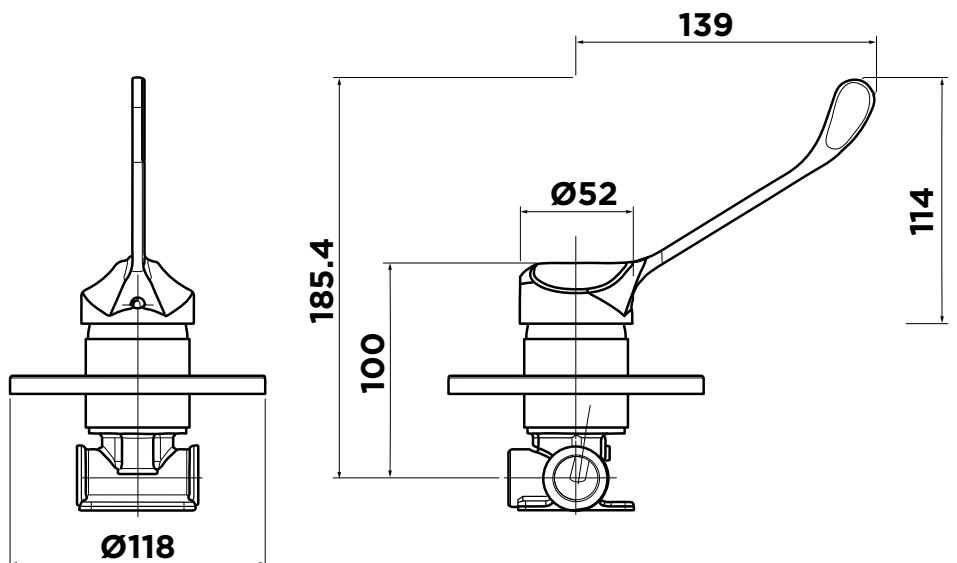

Cayenne Care Shower/Wall Mixer

A BRAND BY
BRASSHARDS
— GROUP —

www.mixxtapware.com.au | info@mixxtapware.com.au