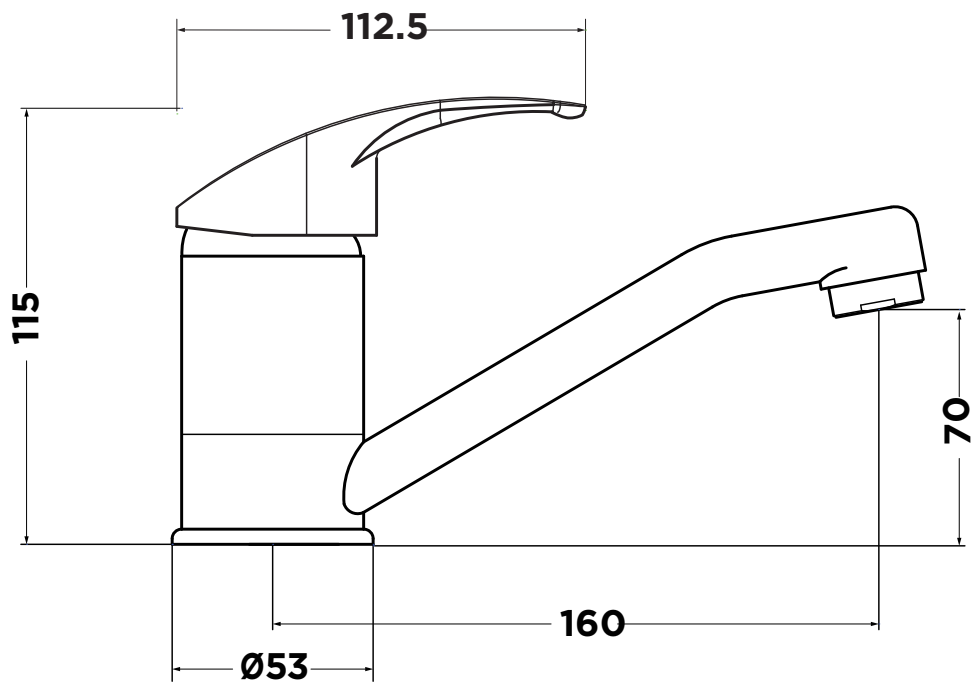

Cayenne Swivel Basin Mixer

A BRAND BY
BRASSHARDS
— GROUP —