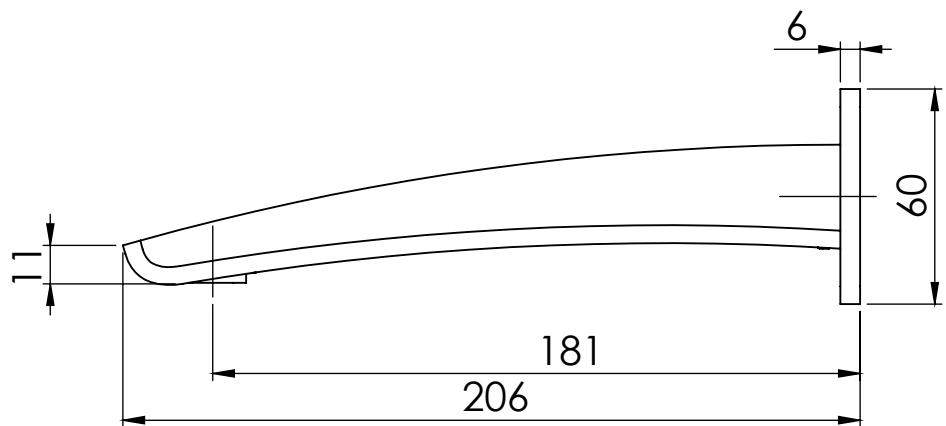

PHOENIX

SPECIFICATIONS

RUSH

WALL BATH OUTLET 180MM

PRODUCT CODE: RU776 CHR
 FINISH: CHROME
 WELS: N/A

INFORMATION:

TEMPERATURE RATING: MIN 1° - MAX 75°
 PRESSURE RATING: MIN 150 kPa - MAX 500 kPa

AVAILABLE IN:

FOR MORE INFORMATION VISIT
www.phoenixtapware.com.au

PLEASE [CLICK HERE](#) TO VIEW FULL WARRANTY

While we aim to ensure the specifications shown are correct at time of printing, Phoenix Tapware reserves the right to make modifications without prior notice. Always use the physical product measurements for mark-ups and roughing-in as the line drawing shown may differ from the actual product over time. All measurements are shown in millimetres.

www.phoenixtapware.com.au
 03 9780 4200

PHOENIX

SPECIFICATIONS

RUSH

WALL BATH OUTLET 180MM

PRODUCT CODE:

RU776 CHR

FINISH:

CHROME

WELS:

N/A

PARTS LIST

1. SPOUT 180MM
2. BACKPLATE
3. O-RING 50X3.0MM
4. G 1/2" SPOUT ADAPTER
5. O-RING 13X2.6MM
6. O-RING 21X1.9MM
7. AERATOR
8. GRUB SCREW M4X5MM

MAINTENANCE AND CARE:

- All surfaces should be cleaned with mild liquid detergent or soap and water.
- Do not use cream cleaners or citrus based cleaning products, as they are abrasive.
- Use of unsuitable cleaning agents may damage the surface. Any damage caused in this way will not be covered by warranty.