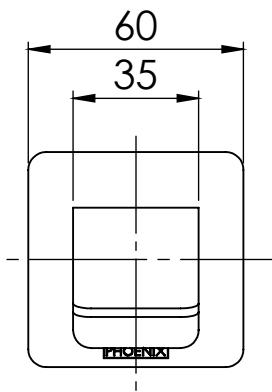

PHOENIX

SPECIFICATIONS

RUSH

WALL BATH OUTLET 180MM

PRODUCT CODE: RU776 CHR
 FINISH: CHROME
 WELS: N/A

INFORMATION:

TEMPERATURE RATING: MIN 1° - MAX 75°
 PRESSURE RATING: MIN 150 kPa - MAX 500 kPa

AVAILABLE IN:

FOR MORE INFORMATION VISIT
www.phoenixtapware.com.au

PLEASE [CLICK HERE](#) TO VIEW FULL WARRANTY

While we aim to ensure the specifications shown are correct at time of printing, Phoenix Tapware reserves the right to make modifications without prior notice. Always use the physical product measurements for mark-ups and roughing-in as the line drawing shown may differ from the actual product over time. All measurements are shown in millimetres.

www.phoenixtapware.com.au
 03 9780 4200

PHOENIX

SPECIFICATIONS

RUSH

WALL BATH OUTLET 180MM

PRODUCT CODE:

RU776 CHR

FINISH:

CHROME

WELS:

N/A

PARTS LIST

1. SPOUT 180MM
2. BACKPLATE
3. O-RING 50X3.0MM
4. G 1/2" SPOUT ADAPTER
5. O-RING 13X2.6MM
6. O-RING 21X1.9MM
7. AERATOR
8. GRUB SCREW M4X5MM

MAINTENANCE AND CARE:

- All surfaces should be cleaned with mild liquid detergent or soap and water.
- Do not use cream cleaners or citrus based cleaning products, as they are abrasive.
- Use of unsuitable cleaning agents may damage the surface. Any damage caused in this way will not be covered by warranty.