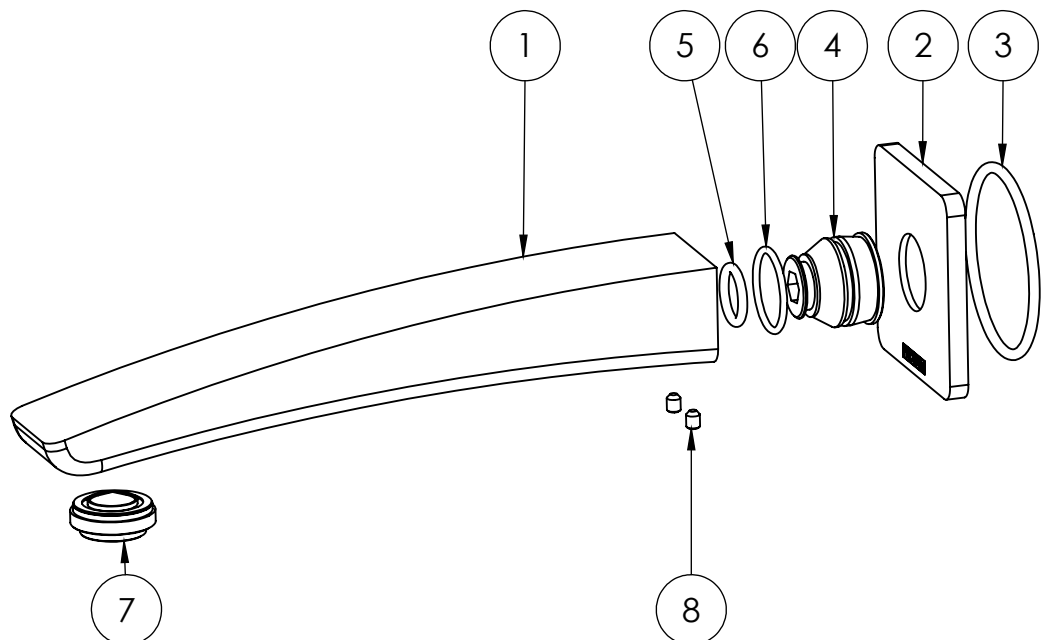

CHROME

WELS:

N/A

PARTS LIST

1. SPOUT 180MM
2. BACKPLATE
3. O-RING 50X3.0MM
4. G 1/2" SPOUT ADAPTER
5. O-RING 13X2.6MM
6. O-RING 21X1.9MM
7. AERATOR
8. GRUB SCREW M4X5MM

MAINTENANCE AND CARE:

- All surfaces should be cleaned with mild liquid detergent or soap and water.
- Do not use cream cleaners or citrus based cleaning products, as they are abrasive.
- Use of unsuitable cleaning agents may damage the surface. Any damage caused in this way will not be covered by warranty.

PACKAGING INCLUDES

- 1 x Wall bath outlet 180mm
- 1 x Installation kit
- 1 x Installation instructions
- 1 x Warranty card

PLEASE [CLICK HERE](#) TO VIEW FULL WARRANTY

While we aim to ensure the specifications shown are correct at time of printing, Phoenix Tapware reserves the right to make modifications without prior notice. Always use the physical product measurements for mark-ups and roughing-in as the line drawing shown may differ from the actual product over time. All measurements are shown in millimetres.