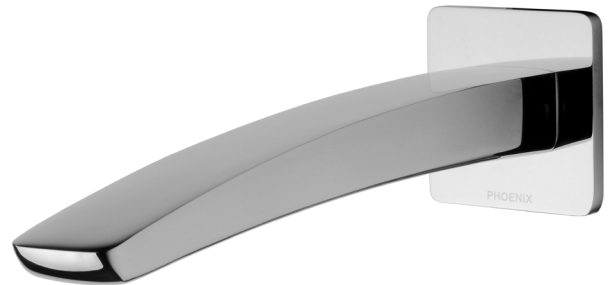

PHOENIX

SPECIFICATIONS

RUSH

WALL BATH OUTLET 180MM

PRODUCT CODE: RU776 CHR
 FINISH: CHROME
 WELS: N/A

INFORMATION:

TEMPERATURE RATING: MIN 1° - MAX 75°
 PRESSURE RATING: MIN 150 kPa - MAX 500 kPa

AVAILABLE IN:

www.phoenixtapware.com.au
 03 9780 4200

PHOENIX

SPECIFICATIONS

RUSH

WALL BATH OUTLET 180MM

PRODUCT CODE:

RU776 CHR

FINISH:

CHROME

WELS:

N/A

PARTS LIST

1. SPOUT 180MM
2. BACKPLATE
3. O-RING 50X3.0MM
4. G 1/2" SPOUT ADAPTER
5. O-RING 13X2.6MM
6. O-RING 21X1.9MM
7. AERATOR
8. GRUB SCREW M4X5MM

MAINTENANCE AND CARE:

- All surfaces should be cleaned with mild liquid detergent or soap and water.
- Do not use cream cleaners or citrus based cleaning products, as they are abrasive.
- Use of unsuitable cleaning agents may damage the surface. Any damage caused in this way will not be covered by warranty.