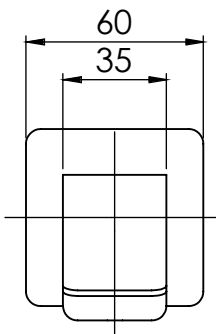

PHOENIX

SPECIFICATIONS

RUSH

WALL BASIN OUTLET 230MM

PRODUCT CODE:

RU775 CHR

FINISH:

CHROME

WELS:

5 STAR - 5.0 LT/MIN

AVAILABLE IN:

CHROME MATTE BLACK BRUSHED NICKEL

FOR MORE INFORMATION VISIT
www.phoenixtapware.com.au

PLEASE [CLICK HERE](#) TO VIEW FULL WARRANTY

While we aim to ensure the specifications shown are correct at time of printing, Phoenix Tapware reserves the right to make modifications without prior notice. Always use the physical product measurements for mark-ups and roughing-in as the line drawing shown may differ from the actual product over time. All measurements are shown in millimetres.

www.phoenixtapware.com.au
03 9780 4200

PHOENIX

SPECIFICATIONS

RUSH

WALL BASIN OUTLET 230MM

PRODUCT CODE: RU775 CHR
FINISH: CHROME
WELS: 5 STAR - 5.0 LT/MIN

PARTS LIST

1. SPOUT 230MM
2. BACKPLATE
3. G1/2" SPOUT ADAPTER
4. GRUB SCREW M4X5MM
5. O-RING 50X3.0MM
6. O-RING 13X2.6MM
7. O-RING 21X1.9MM
8. AERATOR