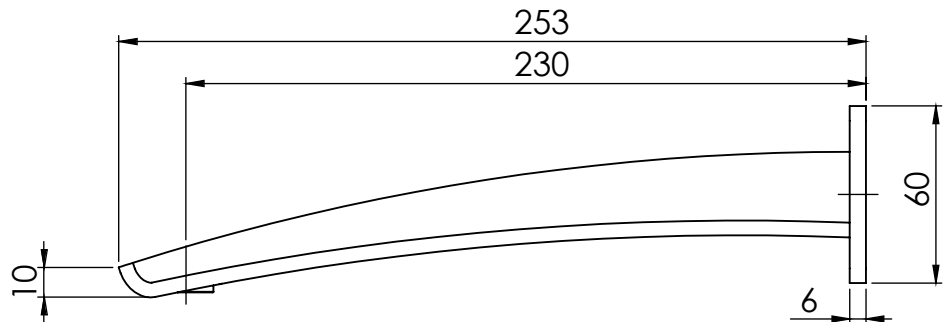

WELS:

5 STAR - 5.0 LT/MIN

AVAILABLE IN:

CHROME MATTE BLACK BRUSHED NICKEL

FOR MORE INFORMATION VISIT
www.phoenixtapware.com.au

PLEASE [CLICK HERE](#) TO VIEW FULL WARRANTY

While we aim to ensure the specifications shown are correct at time of printing, Phoenix Tapware reserves the right to make modifications without prior notice. Always use the physical product measurements for mark-ups and roughing-in as the line drawing shown may differ from the actual product over time. All measurements are shown in millimetres.

www.phoenixtapware.com.au
03 9780 4200

PHOENIX

SPECIFICATIONS

RUSH

WALL BASIN OUTLET 230MM

PRODUCT CODE: RU775 CHR
FINISH: CHROME
WELS: 5 STAR - 5.0 LT/MIN

PARTS LIST

1. SPOUT 230MM
2. BACKPLATE
3. G1/2" SPOUT ADAPTER
4. GRUB SCREW M4X5MM
5. O-RING 50X3.0MM
6. O-RING 13X2.6MM
7. O-RING 21X1.9MM
8. AERATOR

PACKAGING INCLUDES

- 1 x Wall basin outlet 230mm
- 1 x Installation kit
- 1 x Installation instructions
- 1 x Warranty card

PLEASE [CLICK HERE TO VIEW FULL WARRANTY](#)

While we aim to ensure the specifications shown are correct at time of printing, Phoenix Tapware reserves the right to make modifications without prior notice. Always use the physical product measurements for mark-ups and roughing-in as the line drawing shown may differ from the actual product over time. All measurements are shown in millimetres.