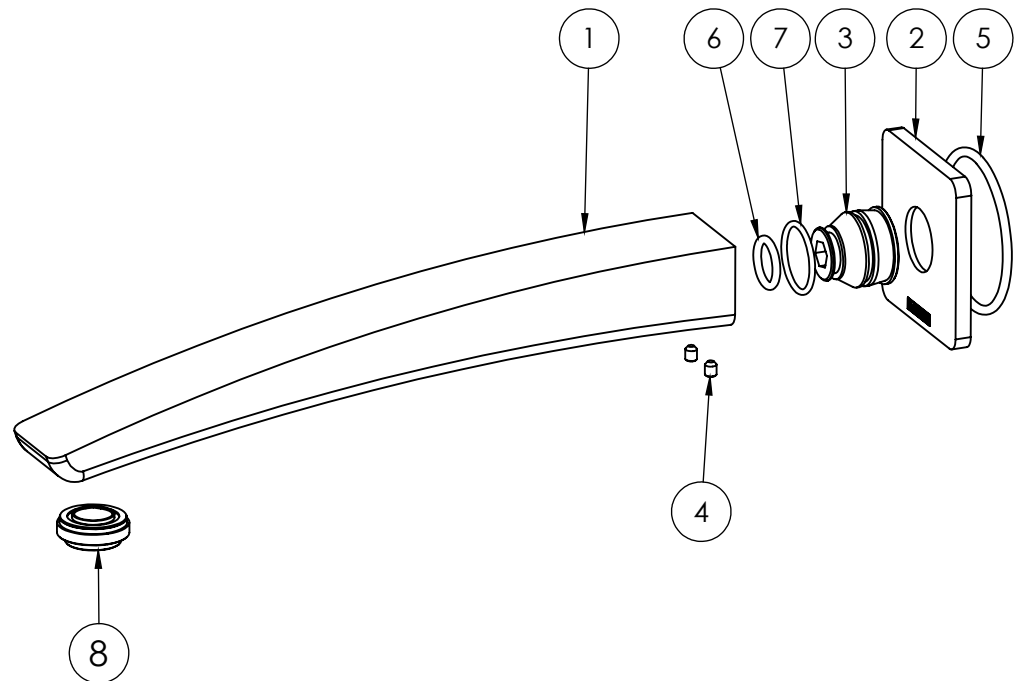

www.phoenixtapware.com.au
03 9780 4200

PHOENIX

SPECIFICATIONS

RUSH

WALL BASIN OUTLET 230MM

PRODUCT CODE: RU775 CHR
FINISH: CHROME
WELS: 5 STAR - 5.0 LT/MIN

PARTS LIST

1. SPOUT 230MM
2. BACKPLATE
3. G1/2" SPOUT ADAPTER
4. GRUB SCREW M4X5MM
5. O-RING 50X3.0MM
6. O-RING 13X2.6MM
7. O-RING 21X1.9MM
8. AERATOR

PACKAGING INCLUDES

- 1 x Wall basin outlet 230mm
- 1 x Installation kit
- 1 x Installation instructions
- 1 x Warranty card

PLEASE [CLICK HERE TO VIEW FULL WARRANTY](#)

While we aim to ensure the specifications shown are correct at time of printing, Phoenix Tapware reserves the right to make modifications without prior notice. Always use the physical product measurements for mark-ups and roughing-in as the line drawing shown may differ from the actual product over time. All measurements are shown in millimetres.