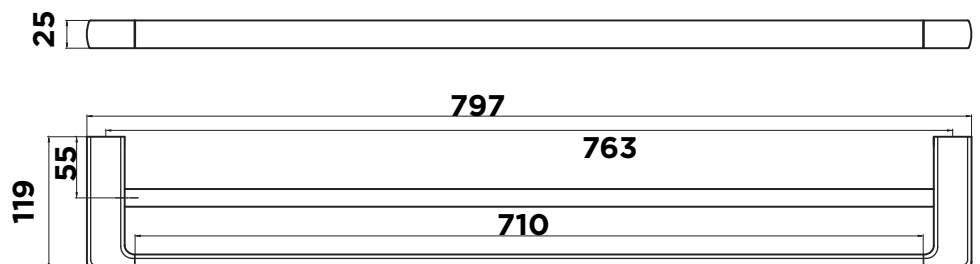

A BRAND BY
BRASSHARDS
— GROUP —